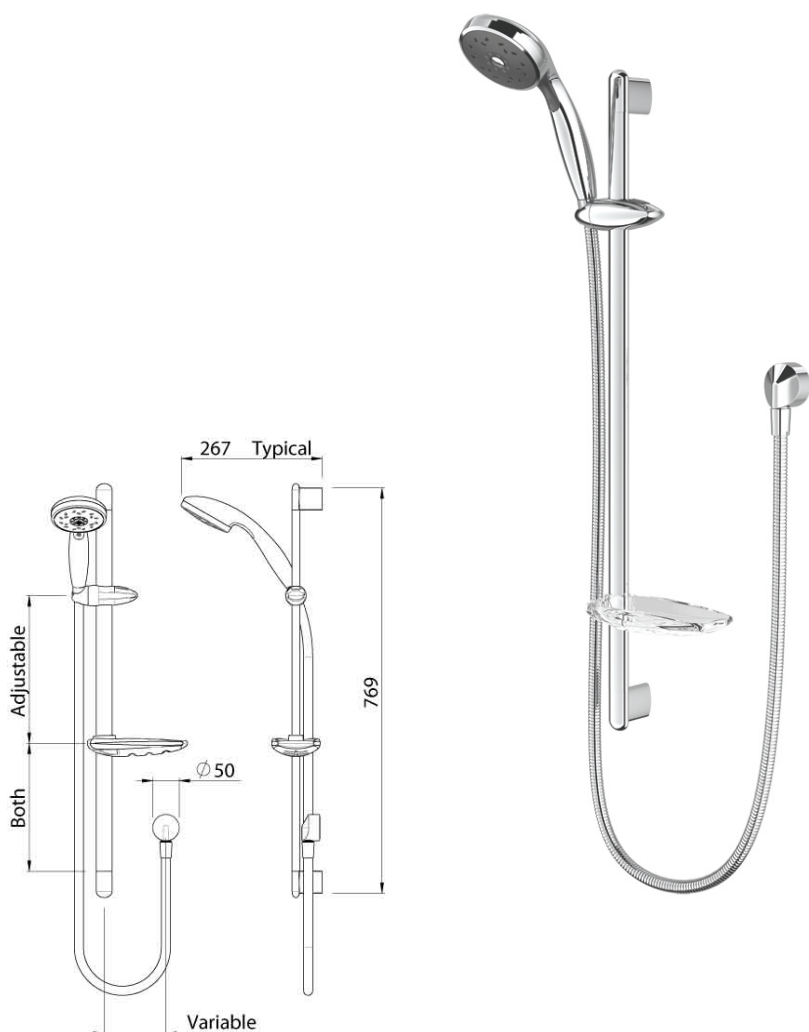

Satinjet®

FUTURA FT RAIL SHOWER

Satinjet®. The unmistakable feeling of 300,000 droplets per second.

Unlike conventional showers, Satinjet uses unique twin-jet technology to create optimum water droplet size and pressure, with over 300,000 droplets per second providing greater warmth and coverage. The result is an immersive, full-body experience.

CONSTRUCTION: Chrome plated rail

CLASSIFICATION: Suitable for **all pressures**

INLET CONNECTIONS: 1/2" BSP female

WORKING PRESSURE: 35 - 1000kPa

DIMENSIONS FOR FITTING: 770mm rail length

OPERATING TEMPERATURE: 5 °C - 80 °C

WATER FLOW RATE: 9.0 l/m on mains pressure - 8.5 l/m on low pressure

- Two function Satinjet® shower (spray and massage)
- Unique push button built into handset to change spray patterns
- Soapdish included
- 1500mm double wound, wide bore metal hose with twist free swivel nut.
- Solid mounting points on rail for added durability
- Height adjustable push button slider with reinforced metal handset holder
- 3 star WELS on mains pressure (9.0 l/pm)
- 3 star WELS on low pressure (8.5 l/pm)

FT2022CP

Chrome

<http://www.methven.com/nz/futura-satinjet-slide-rail-shower>