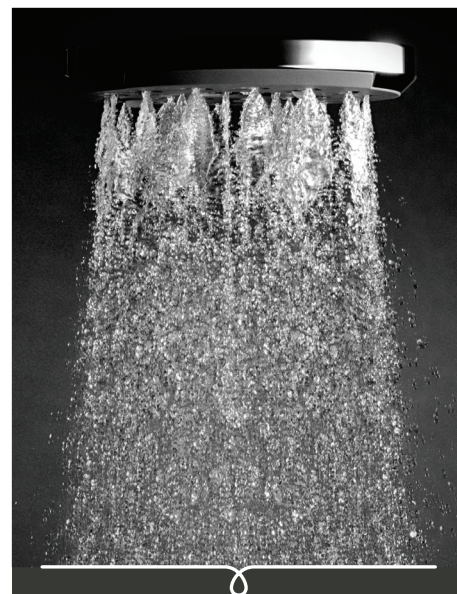

Satinjet®

FUTURA FT RAIL SHOWER

Satinjet®. The unmistakable feeling of 300,000 droplets per second.

Unlike conventional showers, Satinjet uses unique twin-jet technology to create optimum water droplet size and pressure, with over 300,000 droplets per second providing greater warmth and coverage. The result is an immersive, full-body experience.

CONSTRUCTION: Chrome plated rail

CLASSIFICATION: Suitable for **all pressures**

INLET CONNECTIONS: 1/2" BSP female

WORKING PRESSURE: 35 - 1000kPa

DIMENSIONS FOR FITTING: 770mm rail length

OPERATING TEMPERATURE: 5 °C - 80 °C

WATER FLOW RATE: 9.0 l/m on mains pressure - 8.5 l/m on low pressure

- Two function Satinjet® shower (spray and massage)
- Unique push button built into handset to change spray patterns
- Soapdish included
- 1500mm double wound, wide bore metal hose with twist free swivel nut.
- Solid mounting points on rail for added durability
- Height adjustable push button slider with reinforced metal handset holder
- 3 star WELS on mains pressure (9.0 l/pm)
- 3 star WELS on low pressure (8.5 l/pm)

FT2022CP

Chrome

<http://www.methven.com/nz/futura-satinjet-slide-rail-shower>