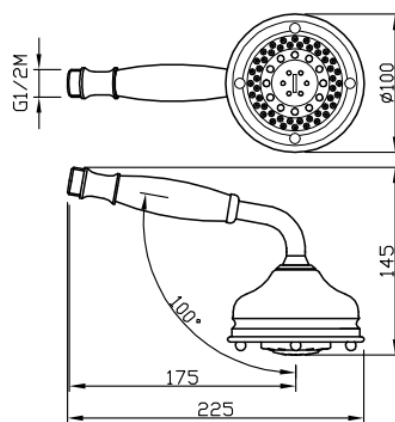

## TECHNICAL INFORMATION

Brass 5 jet shower with resin handle, non-liming, inspectable and serviceable, Ø 100. CHROME

## SPARE PARTS

## FEATURES

rain jet

hydromassage jet

rain jet +  
hydromassage

soft shower jet

rain jet + soft

Non-liming

esplosa tonika 2

## TECHNICAL DRAWING