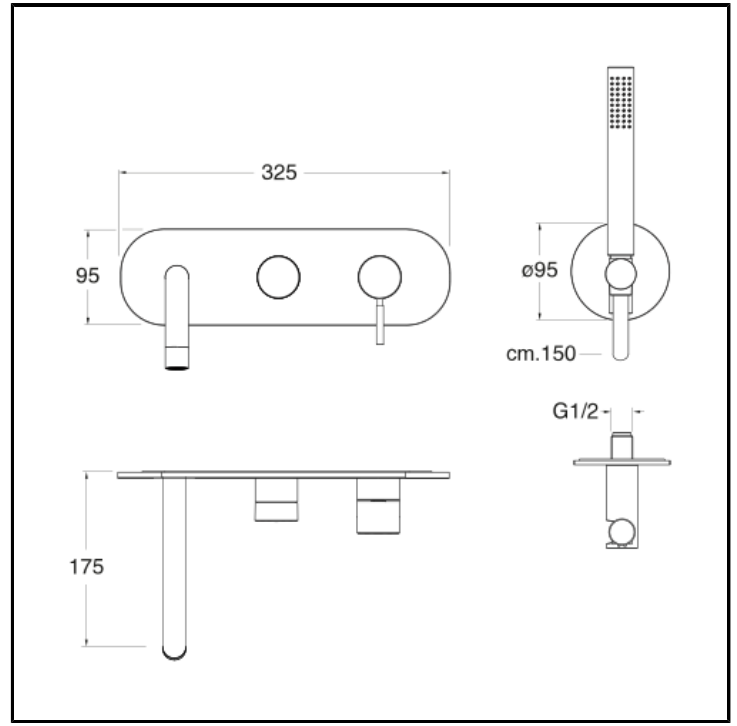

# CRIPX102

Bath/shower mixer external parts for CRICS100 (right side) - CRICS101 (left side) with 2 outlet diverter, LONG LIFE flexible hose, anti-lime hand shower