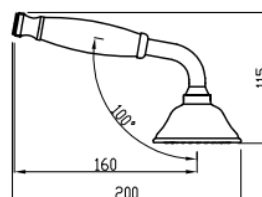

Old America

Hand shower Old America
44220/SC-CR

TECHNICAL INFORMATION

Brass one jet shower with resin handle, non-liming, inspectable and serviceable, Ø 75. CHROME

FEATURES

rain jet

Non-liming

PICTURE

TECHNICAL DRAWING

SPARE PARTS

FINISHINGS