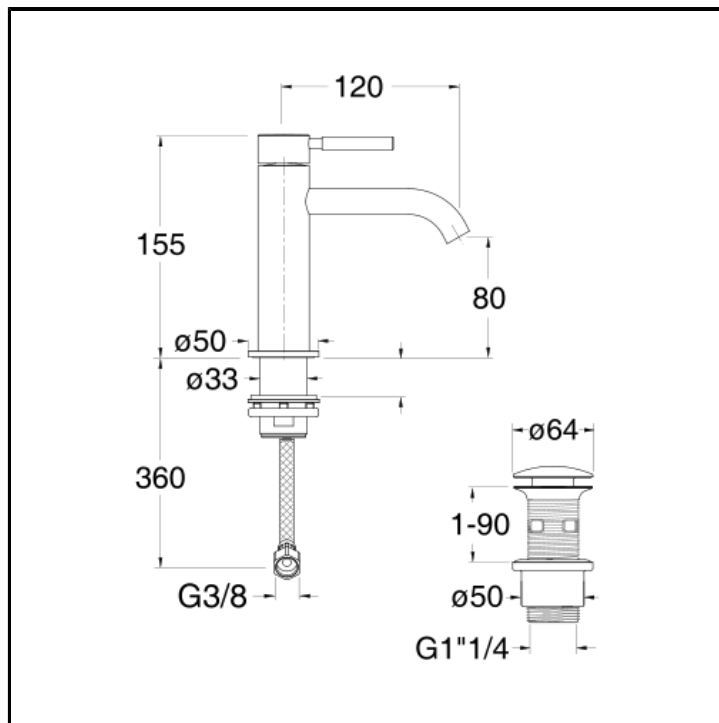

CRIPX220

CRISTINA
RUBINETTERIE

Basin mixer REGULAR with 1"1/4 Up&Down waste

FINITURE

 Brushed stainless steel AISI

FEATURES (MODEL NAME SIDE)

- Regular

FEATURES FROM TECHNOLOGIES