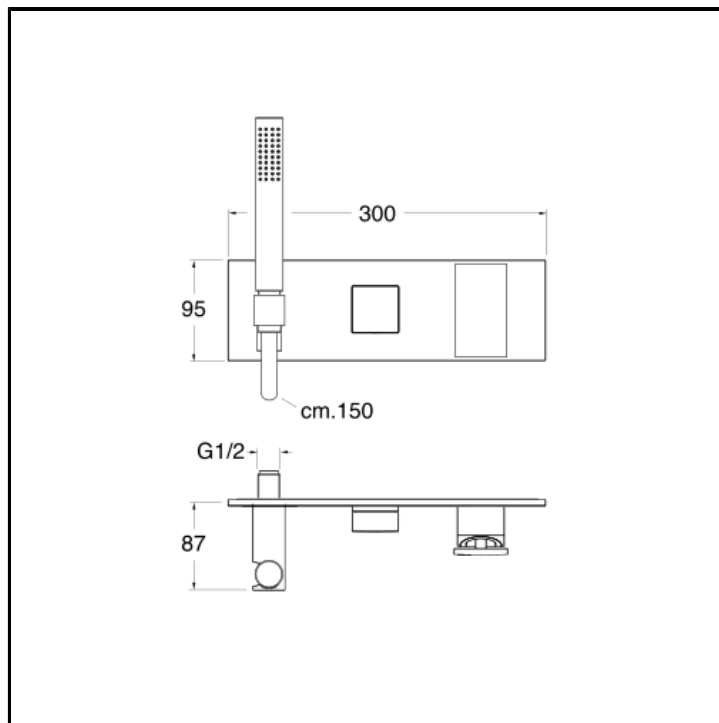

Bath/shower mixer external parts for CRICS100 (right side) - CRICS101 (left side) with 2 outlet diverter, anti-lime hand shower, LONG LIFE flexible hose