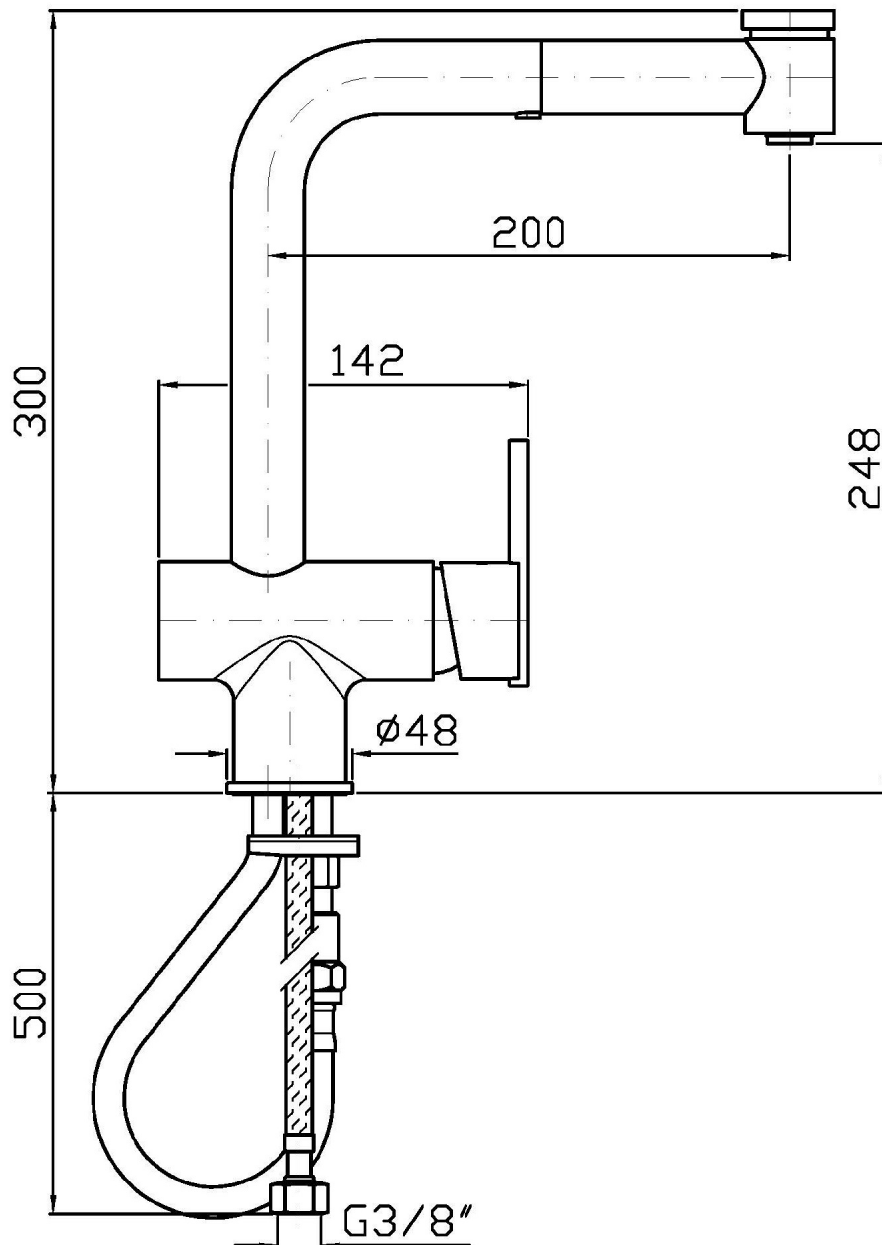

KITCHEN

ZXS367

Disegno Complessivo / Overall Drawing