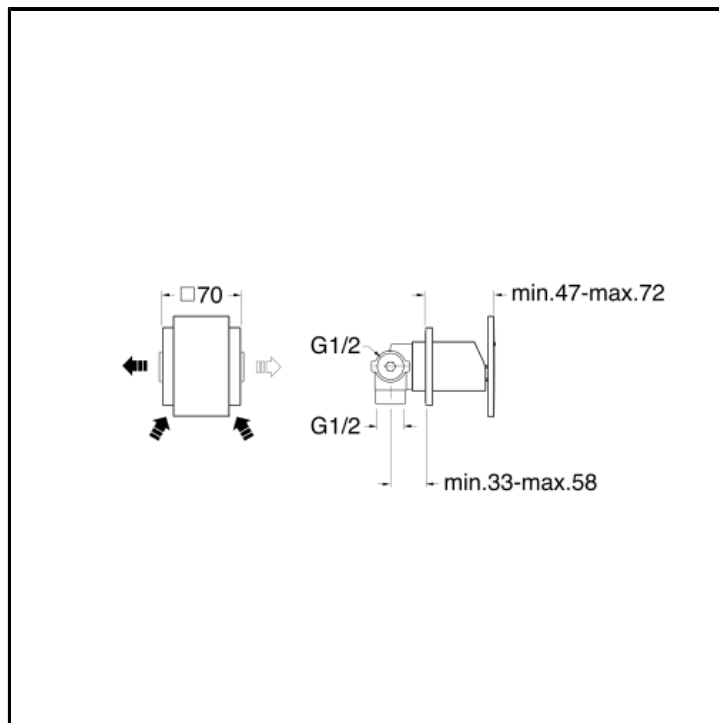

Complete concealed shower mixer with metal plate

FINITURE

-  White matt
-  Chrome
-  Polished black chrome
-  Brushed black chrome
-  Polished metallic
-  Brushed metallic
-  Black matt
-  PVD polished rose gold
-  PVD brushed rose gold