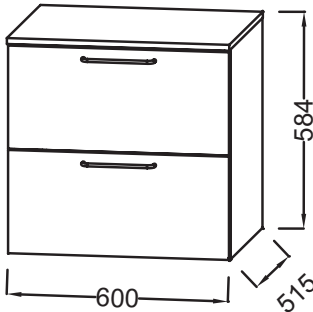

**EB2547-R6**

**Collection:** ODÉON RIVE GAUCHE

**Finish\*:**

**Main features:**

**Features**

- DIMENSIONS: 60 x 0 x 0 cm
- MATERIAL: Lacquer or melamine
- NORMS AND REGULATION: NF
- VERSION: White handle
- HANDLE : Attached wire handle
- FIXING: Installer selects fixings set according to wall support
- WEIGHT: 30.1 kg
- INSTALLATION TYPE: Wall-hung
- STORAGE TYPE: Drawer
- TYPE OF COORDINATING FURNITURE : Drawer unit
- INSIDE FINISH: Grey

**Consumer benefits**

- PRACTICAL: Additional storage solution
- SOUND COMFORT: Drawers equipped with a damper close system
- PERFECT FINISH: Wide choice of finishes

**Technical drawing**

Product Specification: Drawer unit 60 cm 2 drawers, white wire handles. EB2547-R6. Collection: ODÉON RIVE GAUCHE. DIMENSIONS: 60 x 0 x 0 cm. WEIGHT: 30.1 kg. MATERIAL: Lacquer or melamine. INSTALLATION TYPE: Wall-hung. NORMS AND REGULATION: NF. STORAGE TYPE: Drawer. VERSION: White handle. TYPE OF COORDINATING FURNITURE : Drawer unit. HANDLE : Attached wire handle. INSIDE FINISH: Grey. FIXING: Installer selects fixings set according to wall support.