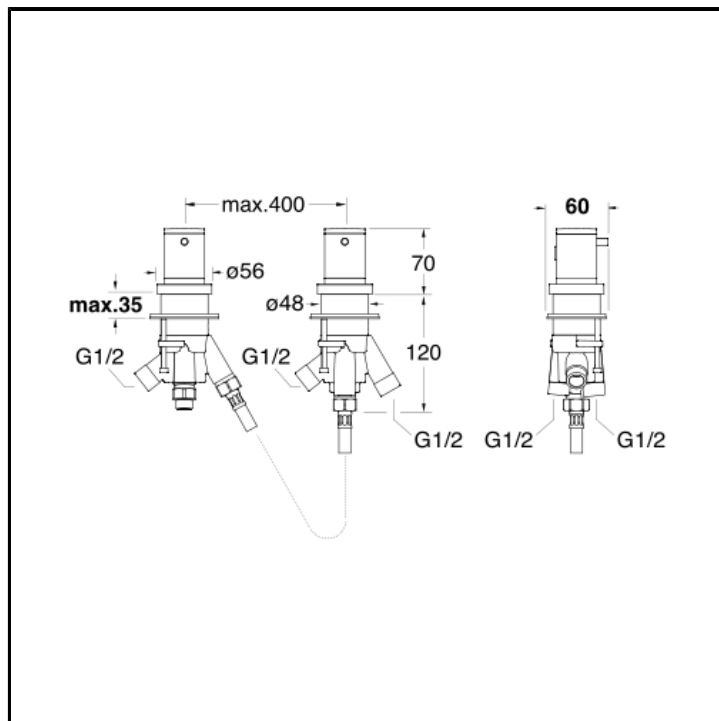

Deck mounted thermostatic bath mixer with 3 outlets diverter

FINITURE

 Brushed stainless steel AISI

CHARACTERISTICS

-

COMMAND

- Thermostatic

INSTALLATION

- Tub edge

TPOLOGY

-

ENVIRONMENT

- Bathroom