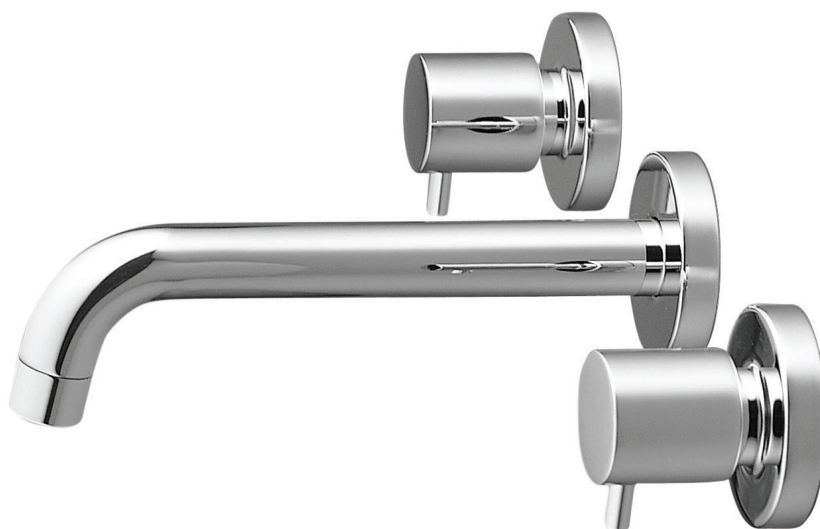

MINIMALIST 3 HOLE WALL MOUNTED FAUCET

CONSTRUCTION: Brass body

CLASSIFICATION: Suitable for **all pressure** systems

INLET CONNECTIONS: 1/2" BSP Female

WORKING PRESSURE: 35 - 1000kPa

WATER FLOW RATE: 8.0/12.0 l/m

OPERATING TEMPERATURE: 55°C - 80°C

- Smart water control: Fitted with ceramic discs instead of conventional washers.
- 3 star WELS rated on mains pressure (8.0 l/pm)
- 2 star WELS rated on low pressure (12.0 l/pm)

MMBWCP

Chrome

<http://www.methven.com/nz/minimalist-3-hole-wall-mounted-faucet>