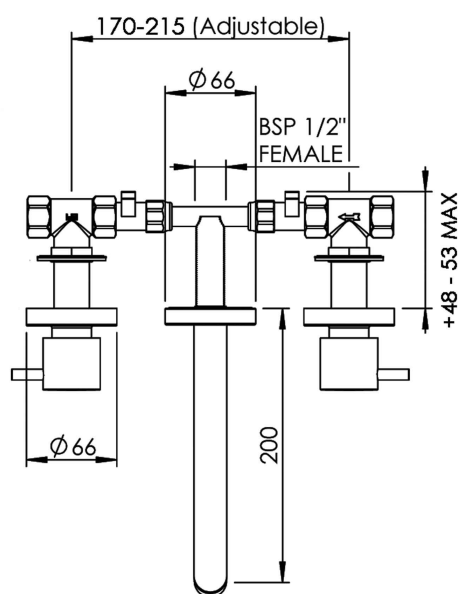

MINIMALIST 3 HOLE WALL MOUNTED FAUCET

CONSTRUCTION: Brass body

CLASSIFICATION: Suitable for **all pressure** systems

INLET CONNECTIONS: 1/2" BSP Female

WORKING PRESSURE: 35 - 1000kPa

WATER FLOW RATE: 8.0/12.0 l/m

OPERATING TEMPERATURE: 55°C - 80°C

- Smart water control: Fitted with ceramic discs instead of conventional washers.
- 3 star WELS rated on mains pressure (8.0 l/pm)
- 2 star WELS rated on low pressure (12.0 l/pm)

MMBWCP

Chrome

<http://www.methven.com/nz/minimalist-3-hole-wall-mounted-faucet>