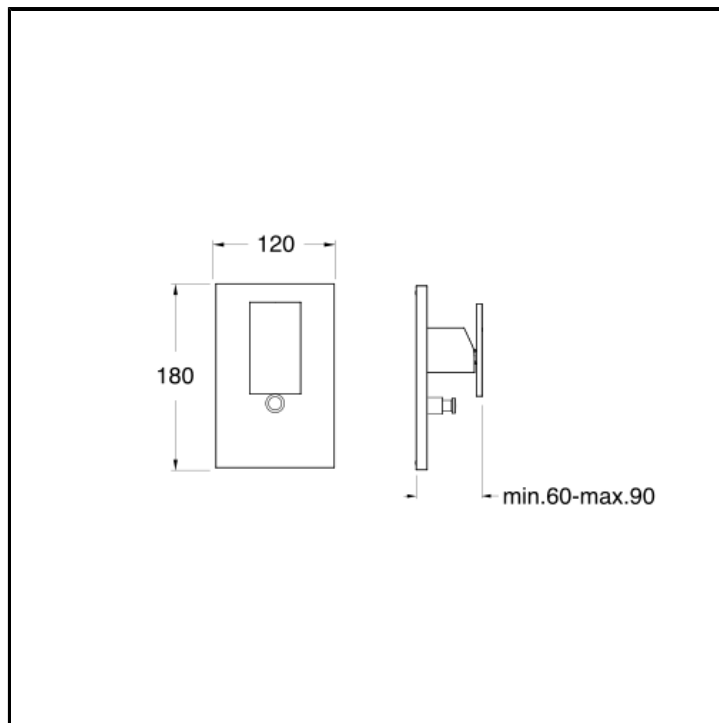

Bath/shower mixer external parts for CRICS535 with 2 outlet diverter and metal plate

FINITURE

- White matt
- Chrome
- Polished black chrome
- Brushed black chrome
- Polished metallic
- Brushed metallic
- Black matt
- PVD polished rose gold
- PVD brushed rose gold