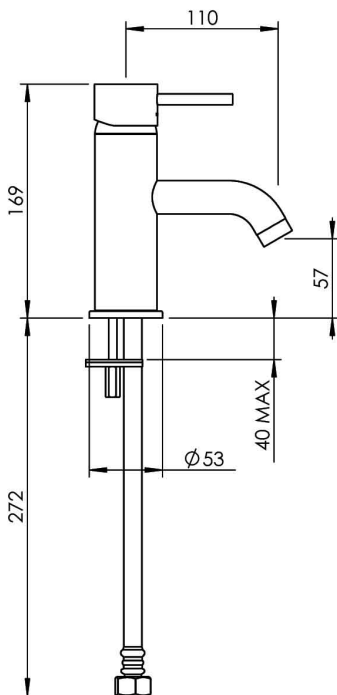

## MINIMALIST BASIN MIXER

**CONSTRUCTION:** Brass body

**CARTRIDGE TYPE:** Ceramic (SP0338550)

**CLASSIFICATION:** Suitable for all pressure systems

**INLET CONNECTIONS:** 1/2" BSP Female

**WORKING PRESSURE:** 35 - 1000kPa

**DIMENSIONS FOR FITTING:** 35mm diameter hole

**OPERATING TEMPERATURE:** 5 °C - 80 °C

**WATER FLOW RATE:** 7.5 l/pm - 8.0 l/pm

- Fixed spout with aerator
- High quality metal construction
- 40mm ceramic disc cartridge can be adjusted to reduce the temperature setting, saving energy.
- O-ring seal on base
- Integrated base ring
- Extended pin lever handle
- Stainless steel flexible inlet hoses
- Twin stud clamp kit ensuring a robust installation
- 3 star WELS rated on mains pressure (8.0 l/pm)
- 4 star WELS rated on low pressure (7.5 l/pm)