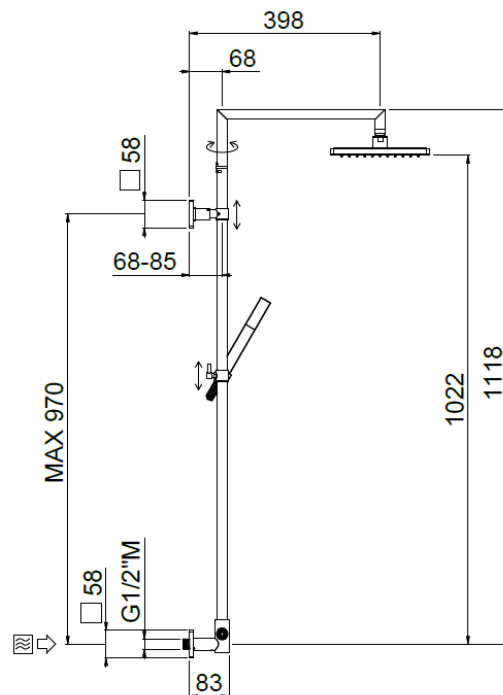

Turning shower column

Turning shower column, MySlim shower head
32491/ID-CR

TECHNICAL INFORMATION

Turning shower column Ø 20 with adjustable mounting with articulated shower holder, built-in holder, adjustable upper holder and diverter. Non-liming square ultra-thin shower head 240x240 in stainless steel. Brass non-liming inspectable one jet square shower. PVC smooth double anti-torsion flexible hose cm 150. CHROME

Flow rate:
? Doccia o soffione?

PICTURE

SPARE PARTS

FEATURES

Rain jet

Non-liming

double anti-torsion

ecologic

adjustable column

TECHNICAL DRAWING

FINISHINGS