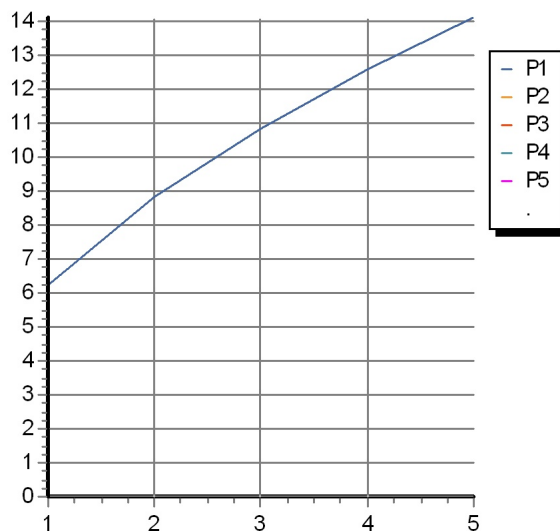

NUDE

ZNU689 Portate / Flowrates (lt/min)

PRESSIONE PRESSURE	1 BAR	2 BAR	3 BAR	4 BAR	5 BAR
<i>P1</i> BIDET BIDET	6,2	8,8	10,8	12,6	14,1
<i>P2</i>					
<i>P3</i>					
<i>P4</i>					
<i>P5</i>