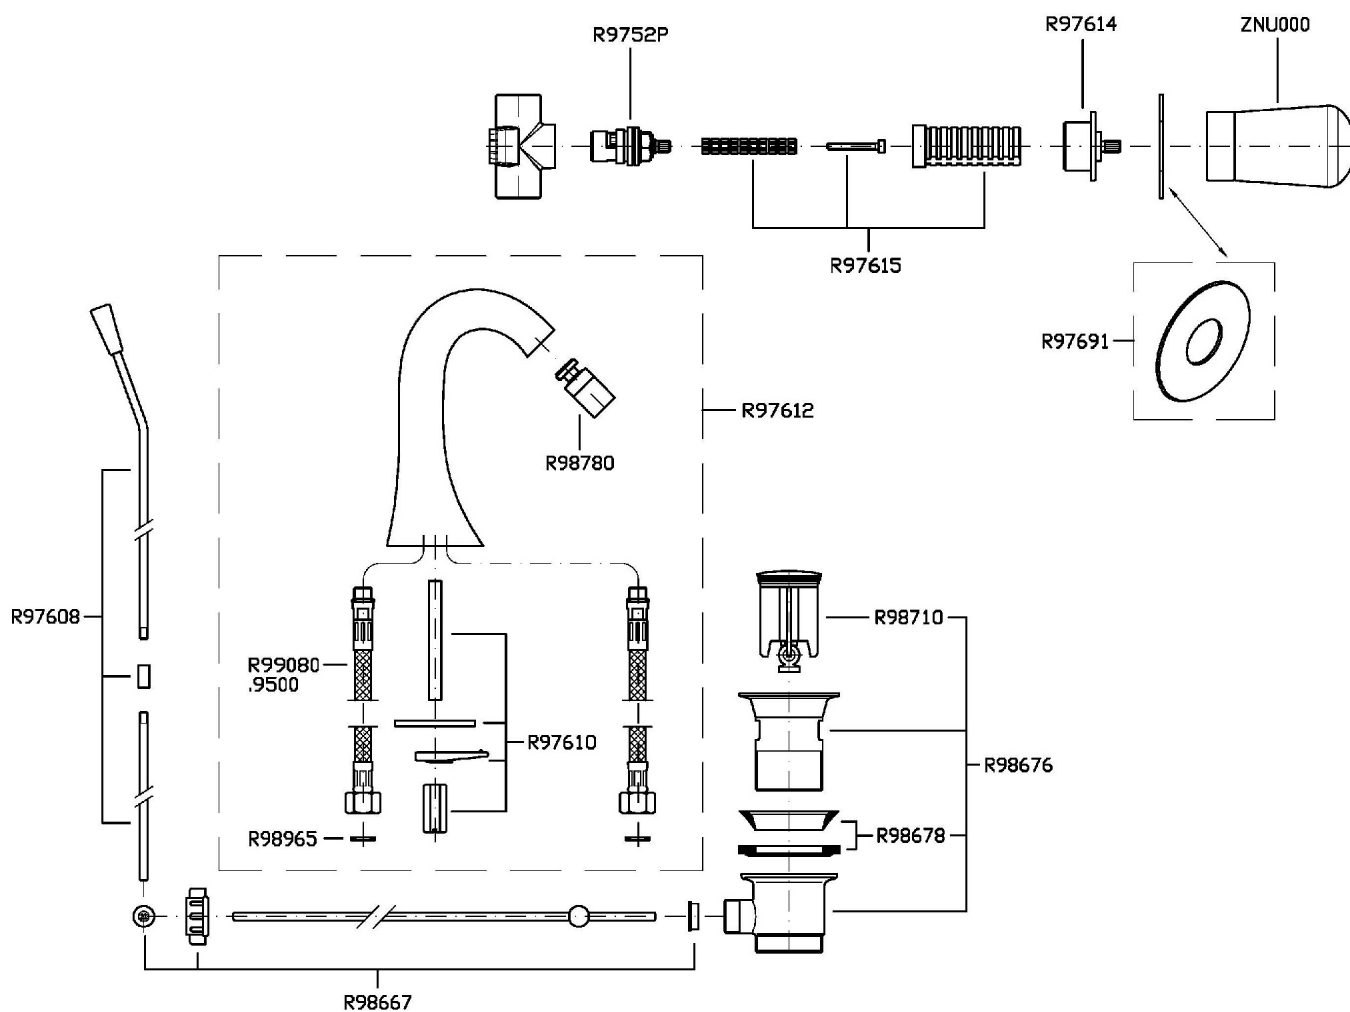

NUDE

ZNU689

Esplosi / Exploded