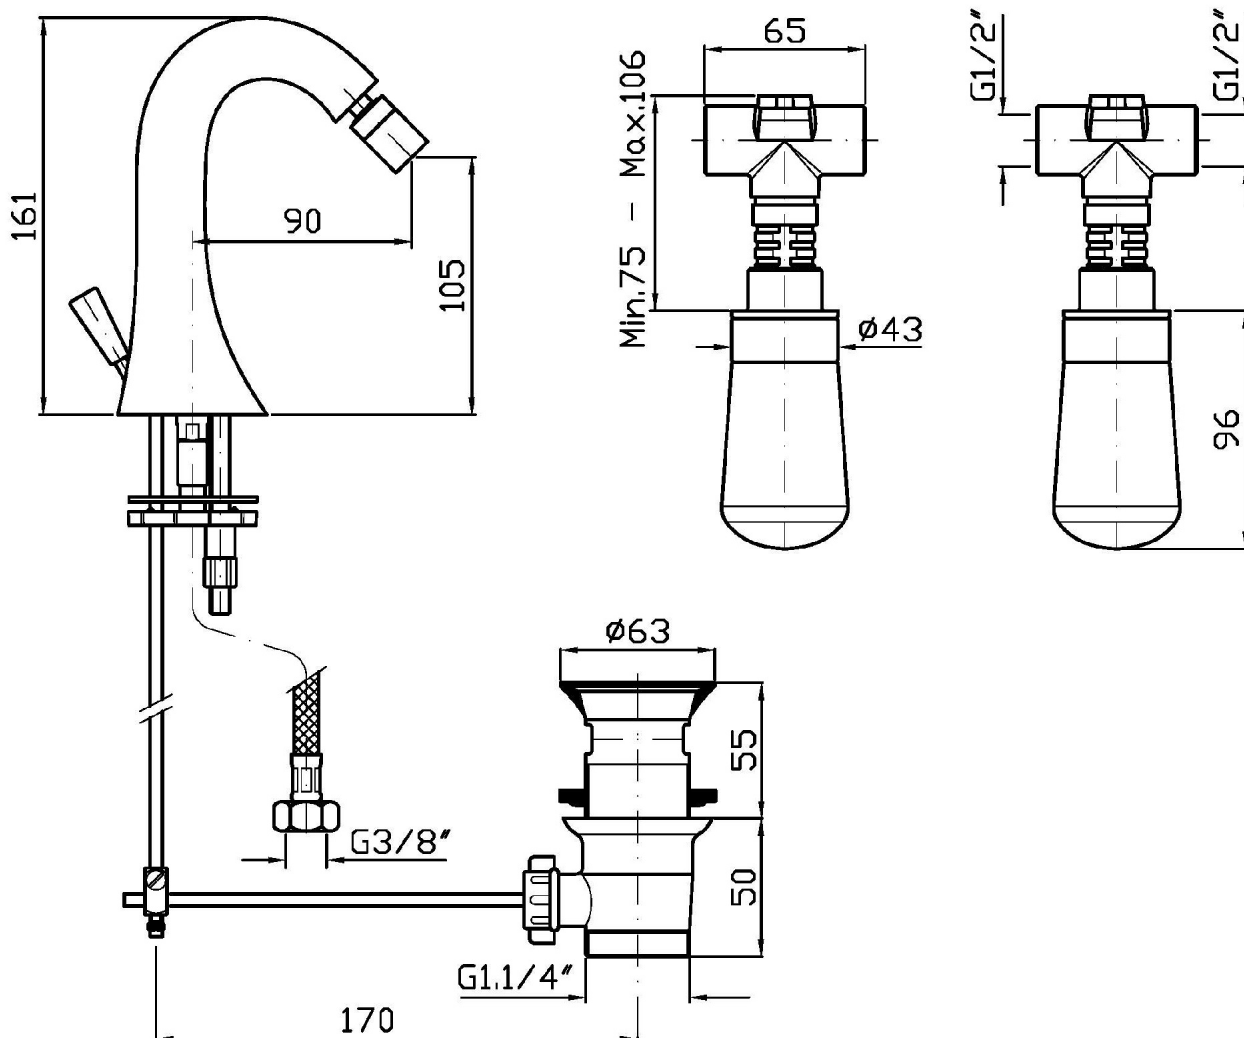

NUDE

ZNU689

Disegno Complessivo / Overall Drawing