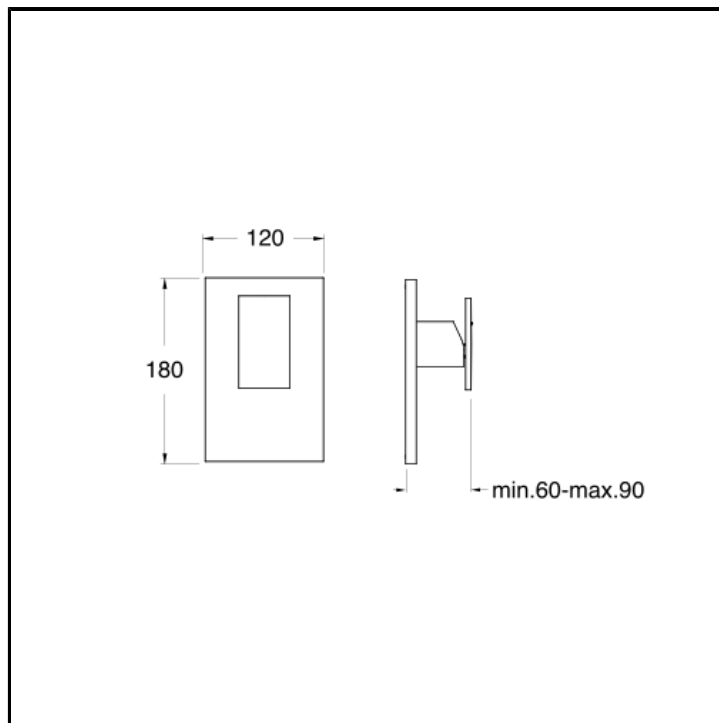

Shower mixer external parts for CRICS535 with metal plate