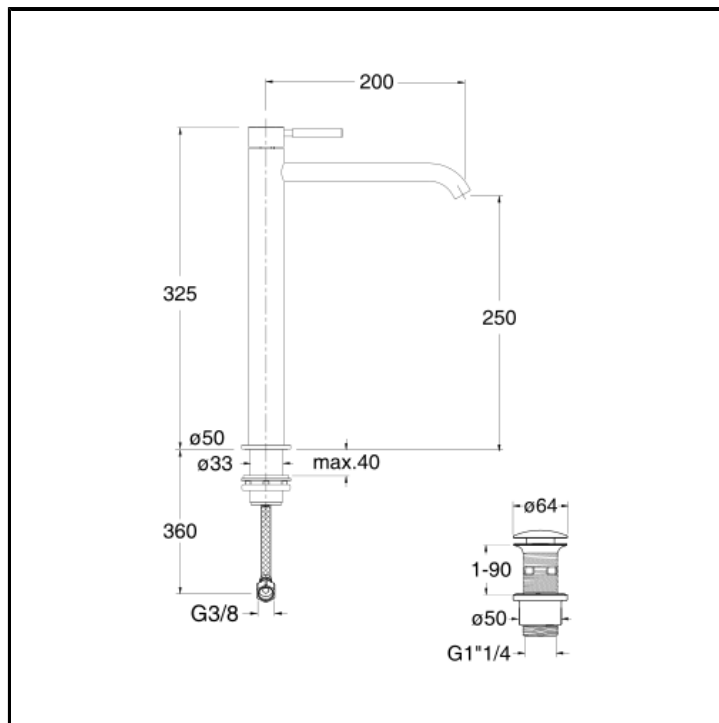

CRIPX222

Basin mixer TALL with 1"1/4 Up&Down waste

FINITURE

 Brushed stainless steel AISI

FEATURES (MODEL NAME SIDE)

- Tall

FEATURES FROM TECHNOLOGIES

-
-
-
-