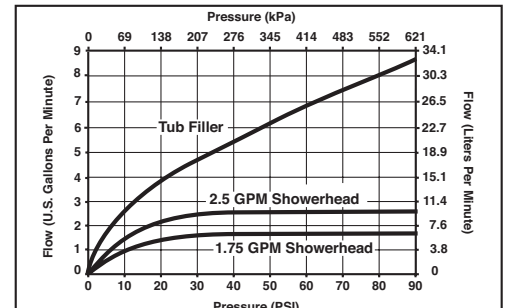

▲ Designate Proper Finish Suffix

Delta reserves the right (1) to make changes in specifications and materials, and (2) to change or discontinue models, both without notice or obligation. Dimensions are for reference only. See current full-line price book or www.deltafaucet.com for finish options and product availability.

DSP-B-T17T038 Rev. G

Delta Faucet Company

55 E. 111th Street, Indianapolis, Indiana 46280
350 South Edgeware Road, St. Thomas, ON N5P 4L1
© 2017 Delta Faucet Company