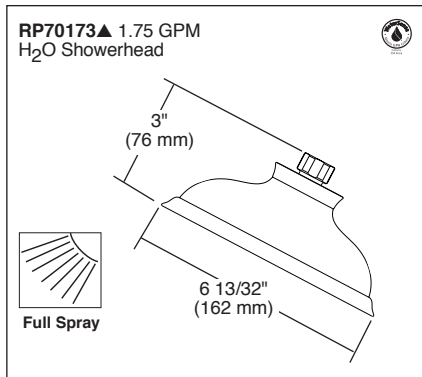

▲ Designate Proper Finish Suffix

Delta reserves the right (1) to make changes in specifications and materials, and (2) to change or discontinue models, both without notice or obligation. Dimensions are for reference only. See current full-line price book or www.deltafaucet.com for finish options and product availability.

DSP-B-T17T038 Rev. G

Delta Faucet Company

55 E. 111th Street, Indianapolis, Indiana 46280
350 South Edgeware Road, St. Thomas, ON N5P 4L1
© 2017 Delta Faucet Company