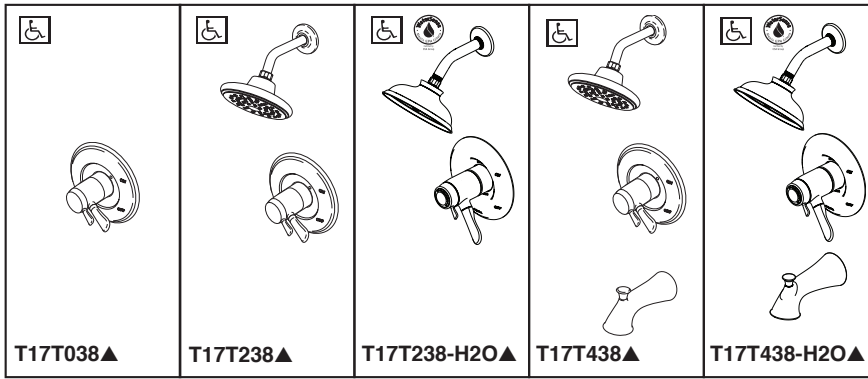

see what Delta can doSM

TUB AND SHOWER JETTED SHOWERTM TRIM

Submitted Model No.: _____
 Specific Features: _____

- Lahara[®] Bath Collection
- TempAssure[®] Thermostatic
- Valve Only (T17T038)
- Shower Only (T17T238)
- Tub/Shower (T17T438)

FEATURES:

- TempAssure[®] 17T thermostatic valve cartridge.
- "H2O" models include H₂Okinetic[®] Technology showerhead.

STANDARD SPECIFICATIONS:

- Thermostatic wax element maintains the outlet temperature to ±3.6°F.
- Must also order MultiChoice[®] Universal rough separately.
- Back-to-back installation capability.
- Lever volume control handle; temperature adjustment dial.
- Graphics indicate hot/cold temperature adjustment.
- Field adjustable to limit rotation into hot zone.
- All parts are replaceable from the front of the valve.
- Adjusts for up to 1" wall thickness.
- Raincan showerhead 2.50 gpm max @ 80 psi, 6.6 L/min @ 550 kPa.
- H2O showerhead 1.75 gpm max @ 80 psi, 6.6 L/min @ 550 kPa.

COMPLIES WITH:

- ASME A112.18.1 / CSA B125.1
- ASSE 1016
- Indicates compliance to ICC/ANSI A117.1 - Valve control only
- EPA WaterSense[®]

▲ Designate Proper Finish Suffix

Delta reserves the right (1) to make changes in specifications and materials, and (2) to change or discontinue models, both without notice or obligation. Dimensions are for reference only. See current full-line price book or www.deltafaucet.com for finish options and product availability.