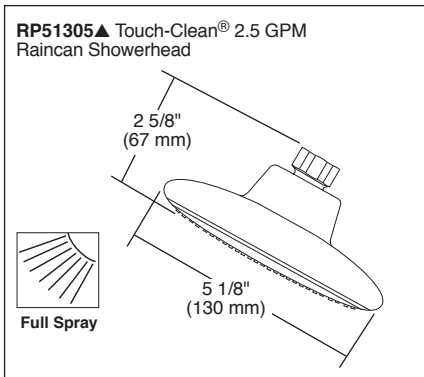

▲ Designate Proper Finish Suffix

Delta reserves the right (1) to make changes in specifications and materials, and (2) to change or discontinue models, both without notice or obligation. Dimensions are for reference only. See current full-line price book or www.deltafaucet.com for finish options and product availability.

DSP-B-T17T038 Rev. G

Delta Faucet Company

55 E. 111th Street, Indianapolis, Indiana 46280
350 South Edgeware Road, St. Thomas, ON N5P 4L1
© 2017 Delta Faucet Company