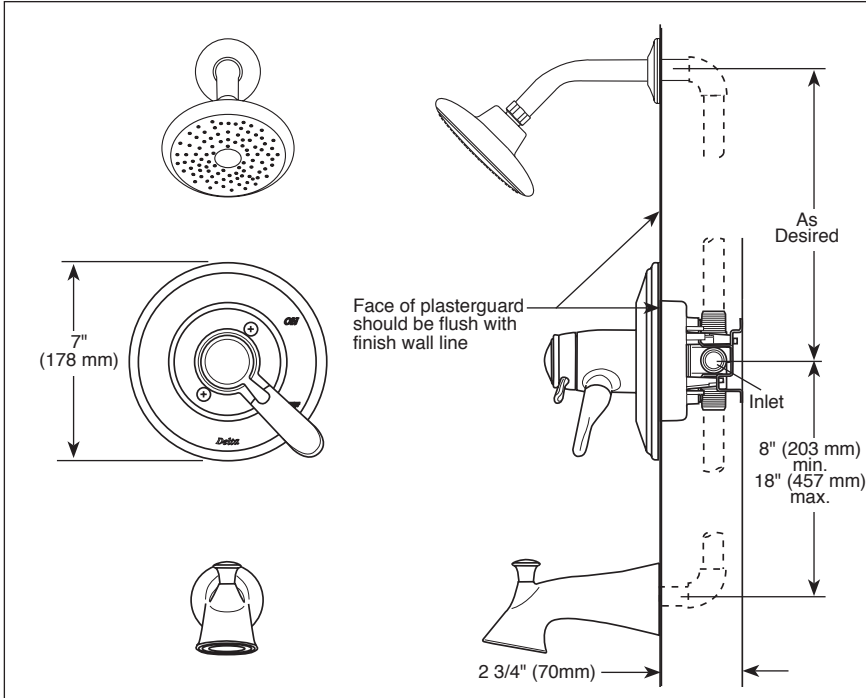

▲ Designate Proper Finish Suffix

Delta reserves the right (1) to make changes in specifications and materials, and (2) to change or discontinue models, both without notice or obligation. Dimensions are for reference only. See current full-line price book or www.deltafaucet.com for finish options and product availability.

DSP-B-T17T038 Rev. G

Delta Faucet Company

55 E. 111th Street, Indianapolis, Indiana 46280
350 South Edgeware Road, St. Thomas, ON N5P 4L1
© 2017 Delta Faucet Company