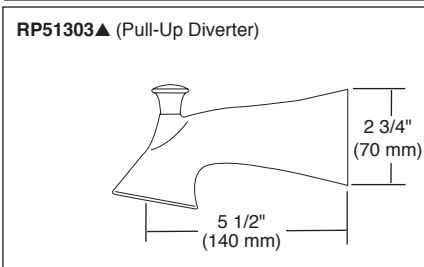

▲ Designate Proper Finish Suffix

Delta reserves the right (1) to make changes in specifications and materials, and (2) to change or discontinue models, both without notice or obligation. Dimensions are for reference only. See current full-line price book or www.deltafaucet.com for finish options and product availability.

DSP-B-T17T038 Rev. G

Delta Faucet Company

55 E. 111th Street, Indianapolis, Indiana 46280
350 South Edgeware Road, St. Thomas, ON N5P 4L1
© 2017 Delta Faucet Company