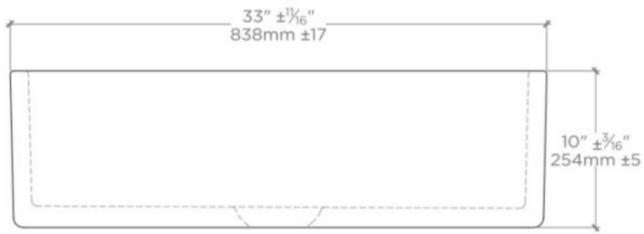

CLAYBURN

CASK33

33" x 18 1/4" x 10" Fireclay Farmhouse Apron Sink with Center Drain

SHOWN IN 33" X 18 1/4" X 10" FIRECLAY FARMHOUSE APRON SINK WITH CENTER DRAIN | CASK33

TECHNICAL DETAILS

ADA Compliance: When installed per ADA guidelines
Bowl Shape: Rectangular
Drain Hole Diameter: 3 1/2"
Garbage Disposal: Y
Depth / Width: 18 1/4"
Height: 10"
Installation Type: Apron
Length: 33"
Outer Rim Shape: Rectangular

Due to dimensional variations of Fine Fire Clay, Clayburn sinks should be installed before templating for countertops.

CLAYBURN

CASK33

33" x 18 1/4" x 10" Fireclay Farmhouse Apron Sink with Center Drain

TOP VIEW

SCALE: 1"=1'-0"

FRONT VIEW

SCALE: 1"=1'-0"

SIDE VIEW

SCALE: 1"=1'-0"