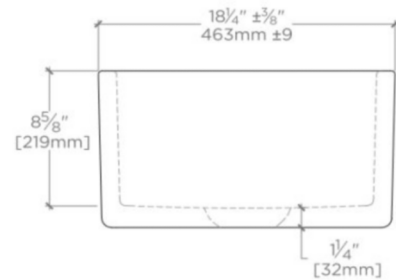

CLAYBURN

CASK33

33" x 18 1/4" x 10" Fireclay Farmhouse Apron Sink with Center Drain

SHOWN IN 33" X 18 1/4" X 10" FIRECLAY FARMHOUSE APRON SINK WITH CENTER DRAIN | CASK33

TECHNICAL DETAILS

ADA Compliance: When installed per ADA guidelines
Bowl Shape: Rectangular
Drain Hole Diameter: 3 1/2"
Garbage Disposal: Y
Depth / Width: 18 1/4"
Height: 10"
Installation Type: Apron
Length: 33"
Outer Rim Shape: Rectangular

Due to dimensional variations of Fine Fire Clay, Clayburn sinks should be installed before templating for countertops.

CLAYBURN

CASK33

33" x 18 1/4" x 10" Fireclay Farmhouse Apron Sink with Center Drain

TOP VIEW

SCALE: 1"=1'-0"

FRONT VIEW

SCALE: 1"=1'-0"

SIDE VIEW

SCALE: 1"=1'-0"