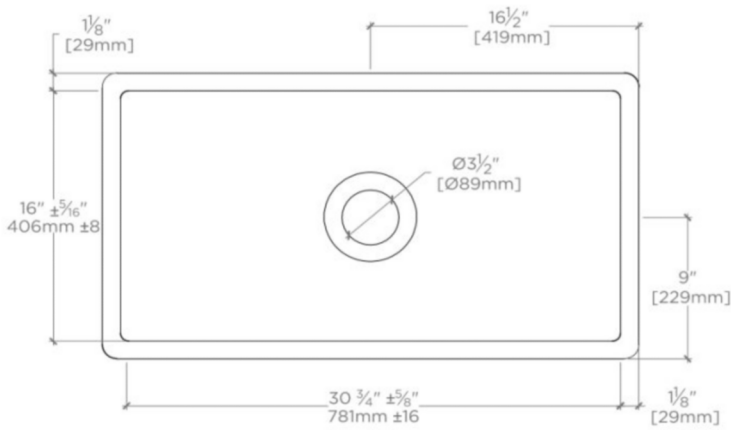

CLAYBURN

CASK33

33" x 18 1/4" x 10" Fireclay Farmhouse Apron Sink with Center Drain

SHOWN IN 33" X 18 1/4" X 10" FIRECLAY FARMHOUSE APRON SINK WITH CENTER DRAIN | CASK33

TECHNICAL DETAILS

ADA Compliance: When installed per ADA guidelines
Bowl Shape: Rectangular
Drain Hole Diameter: 3 1/2"
Garbage Disposal: Y
Depth / Width: 18 1/4"
Height: 10"
Installation Type: Apron
Length: 33"
Outer Rim Shape: Rectangular

Due to dimensional variations of Fine Fire Clay, Clayburn sinks should be installed before templating for countertops.

CLAYBURN

CASK33

33" x 18 1/4" x 10" Fireclay Farmhouse Apron Sink with Center Drain

TOP VIEW

SCALE: 1"=1'-0"

FRONT VIEW

SCALE: 1"=1'-0"

SIDE VIEW

SCALE: 1"=1'-0"