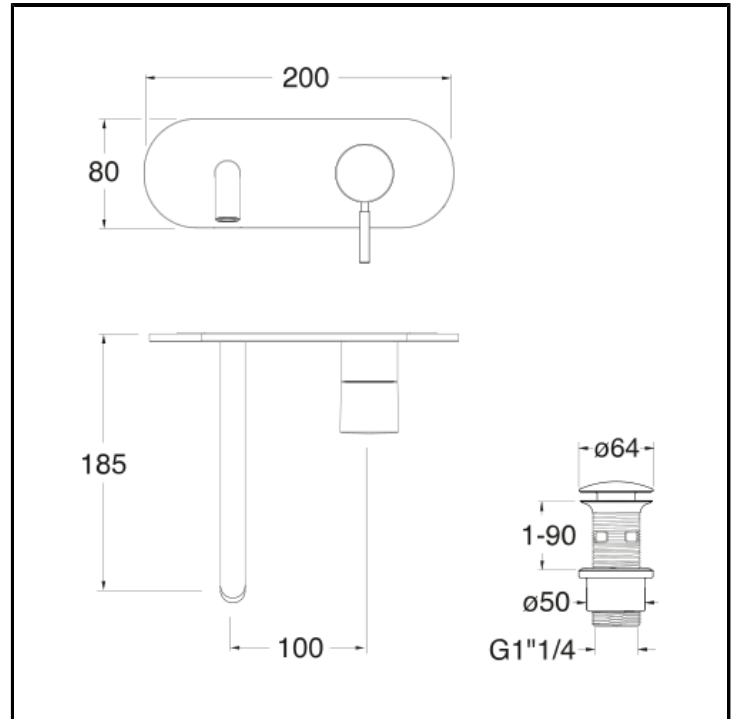

Wall mounted basin mixer REGULAR external parts for CRICS200 (right side) - CRICS201 (left side) with 1"1/4 Up&Down waste

FINITURE

 Brushed stainless steel AISI

FEATURES (MODEL NAME SIDE)

- Regular

FEATURES FROM TECHNOLOGIES

-
-

COMMAND

- Monocontrol

INSTALLATION

- Wall

TPOLOGY

-

ENVIRONMENT