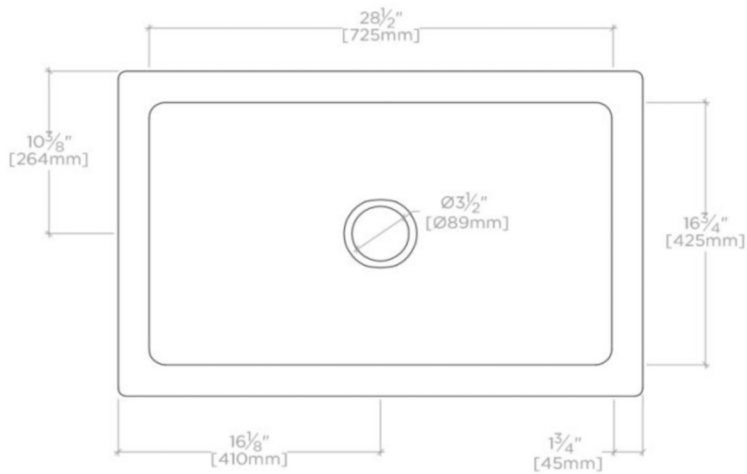

CLAYBURN

CASK40

Clayburn 32 1/4" x 20 3/4" x 11" Fireclay Kitchen Sink with Center Drain

SHOWN IN CLAYBURN 32 1/4" X 20 3/4" X 11" FIRECLAY KITCHEN SINK WITH CENTER DRAIN| CASK40

TECHNICAL DETAILS

ADA Compliance: When installed per ADA guidelines
Bowl Shape: Rectangular
Depth / Width: 20 3/4"
Height: 11"
Length: 32 1/4"
Primary Material: Fireclay
Suggested Application: Bar, Kitchen, Laundry

CERTIFICATIONS

PRODUCT (NOTES)

Dimensions of sinks are nominal and are subject to slight variations.

CLAYBURN

CASK40

Clayburn 32 1/4" x 20 3/4" x 11" Fireclay Kitchen Sink with Center Drain

TOP VIEW

SCALE: 1"=1'-0"

FRONT VIEW

SCALE: 1"=1'-0"

SIDE VIEW

SCALE: 1"=1'-0"