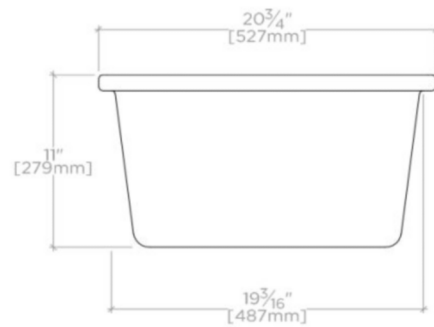

CLAYBURN

CASK40

Clayburn 32 1/4" x 20 3/4" x 11" Fireclay Kitchen Sink with Center Drain

SHOWN IN CLAYBURN 32 1/4" X 20 3/4" X 11" FIRECLAY KITCHEN SINK WITH CENTER DRAIN| CASK40

TECHNICAL DETAILS

ADA Compliance: When installed per ADA guidelines
Bowl Shape: Rectangular
Depth / Width: 20 3/4"
Height: 11"
Length: 32 1/4"
Primary Material: Fireclay
Suggested Application: Bar, Kitchen, Laundry

CERTIFICATIONS

PRODUCT (NOTES)

Dimensions of sinks are nominal and are subject to slight variations.

CLAYBURN

CASK40

Clayburn 32 1/4" x 20 3/4" x 11" Fireclay Kitchen Sink with Center Drain

TOP VIEW

SCALE: 1"=1'-0"

FRONT VIEW

SCALE: 1"=1'-0"

SIDE VIEW

SCALE: 1"=1'-0"