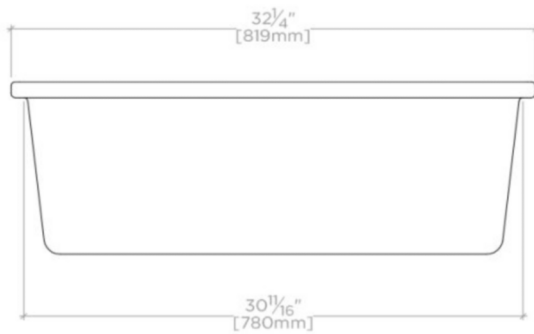

CLAYBURN

CASK40

Clayburn 32 1/4" x 20 3/4" x 11" Fireclay Kitchen Sink with Center Drain

SHOWN IN CLAYBURN 32 1/4" X 20 3/4" X 11" FIRECLAY KITCHEN SINK WITH CENTER DRAIN| CASK40

TECHNICAL DETAILS

ADA Compliance: When installed per ADA guidelines
Bowl Shape: Rectangular
Depth / Width: 20 3/4"
Height: 11"
Length: 32 1/4"
Primary Material: Fireclay
Suggested Application: Bar, Kitchen, Laundry

CERTIFICATIONS

PRODUCT (NOTES)

Dimensions of sinks are nominal and are subject to slight variations.

CLAYBURN

CASK40

Clayburn 32 1/4" x 20 3/4" x 11" Fireclay Kitchen Sink with Center Drain

TOP VIEW

SCALE: 1"=1'-0"

FRONT VIEW

SCALE: 1"=1'-0"

SIDE VIEW

SCALE: 1"=1'-0"