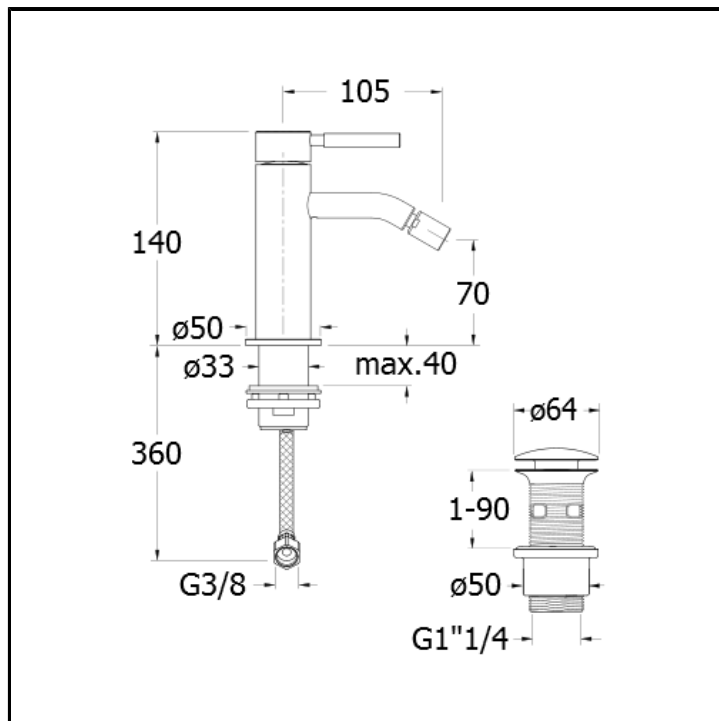

CRIPX320

Bidet mixer with 1"1/4 Up&Down waste

FINITURE

 Brushed stainless steel AISI

FEATURES FROM TECHNOLOGIES

-
-
-
-

COMMAND

- Monocontrol