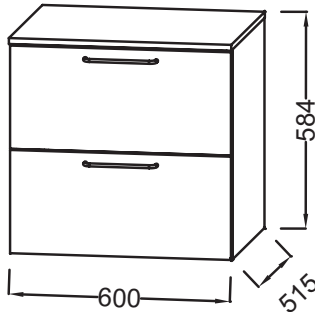

EB2547-R8

Collection: ODÉON RIVE GAUCHE

Finish*:

Main features:

Features

- DIMENSIONS: 60 x 0 x 0 cm
- MATERIAL: Lacquer or melamine
- NORMS AND REGULATION: NF
- VERSION: Gold handle
- HANDLE : Attached wire handle
- FIXING: Installer selects fixings set according to wall support
- WEIGHT: 30.1 kg
- INSTALLATION TYPE: Wall-hung
- STORAGE TYPE: Drawer
- TYPE OF COORDINATING FURNITURE : Drawer unit
- INSIDE FINISH: Grey

Consumer benefits

- PRACTICAL: Additional storage solution
- SOUND COMFORT: Drawers equipped with a damper close system
- PERFECT FINISH: Wide choice of finishes

Technical drawing

Product Specification: Drawer unit 60 cm 2 drawers, gold wire handles. EB2547-R8. Collection: ODÉON RIVE GAUCHE. DIMENSIONS: 60 x 0 x 0 cm. WEIGHT: 30.1 kg. MATERIAL: Lacquer or melamine. INSTALLATION TYPE: Wall-hung. NORMS AND REGULATION: NF. STORAGE TYPE: Drawer. VERSION: Gold handle. TYPE OF COORDINATING FURNITURE : Drawer unit. HANDLE : Attached wire handle. INSIDE FINISH: Grey. FIXING: Installer selects fixings set according to wall support.