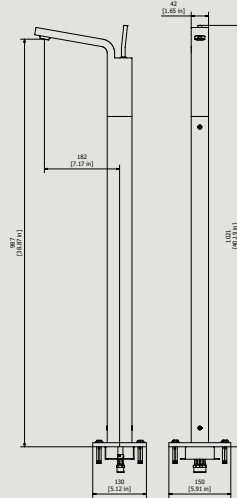

WE ARE IB

Collection

HEYJOE!

Article

HJ299

Description

Monohole free-standing washbasin mixer complete with drain.

Box Dimensions

1100 x 360 x 180 mm

Weight

13.8 kg

Finishes

- CC** CHROME
- CF** BLACK CHROME
- BG** GLOSSY WHITE
- NG** GLOSSY BLACK
- SS** BRUSHED NICKEL
- CS** BRUSHED BLACK CHROME
- BO** MATT WHITE
- NP** MATT BLACK
- OO** GOLD
- BB** ANTIQUE BRONZE
- II** PALE GOLD
- RR** ANTIQUE COPPER
- ORS** ROSE GOLD
- ON** NATURAL BRASS
- IS** BRUSHED PALE GOLD
- HH** PVD CHOCOLATE

Dimensions

Cartridge

IB 35 mms Ceramics Discs Cartridge

Wall Hoses

Inox hoses G3\8" female 740 mms long

Aerator

M24x1 perlator

Flow Rate (+/-10%)

1 BAR	2 BAR	3 BAR
14.4 l\min	20.6 l\min	25.4 l\min

Production

Main body is a single casted pieces

Material

BRASS
According to CuZn35Pb2Al-B (CB752S)
Max Lead content: 1.36%

IB RUBINETTERIE s.p.a
via dei Pianotti 3/5
25068 Sarezzo (BS) - Italy -