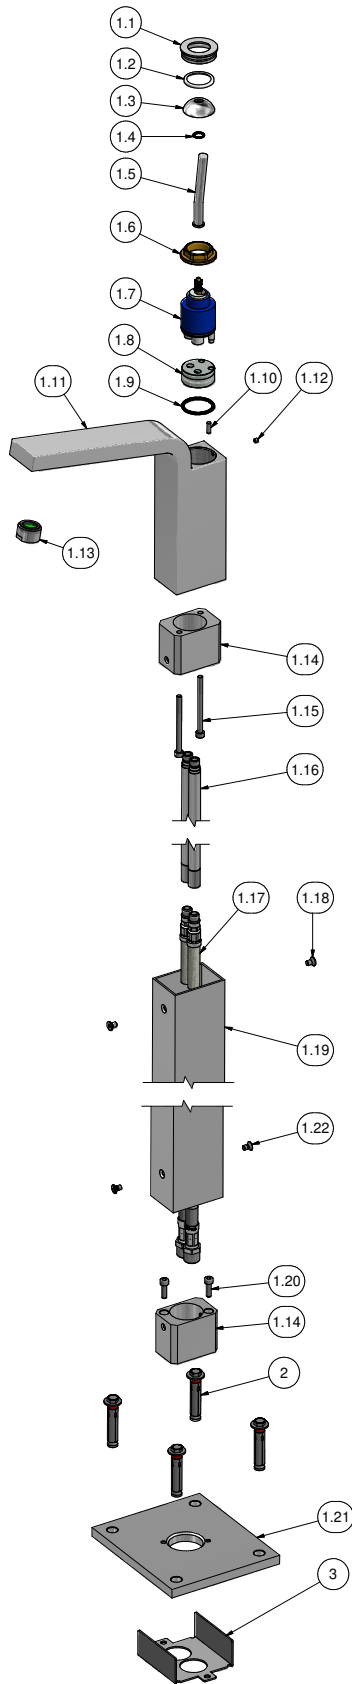

WE ARE IB

Collection

HEYJOE!

Article

HJ299

Description

Monohole free-standing washbasin mixer complete with drain.

Box Dimensions

Dimensions

Cartridge

IB 35 mms Ceramics Discs Cartridge

Wall Hoses

Inox hoses G3\8" female 740 mms long

Aerator

M24x1 perlator

Flow Rate (+/-10%)

1 BAR	2 BAR	3 BAR
14.4 l\min	20.6 l\min	25.4 l\min

Production

Main body is a single casted pieces

Material

BRASS
According to CuZn35Pb2Al-B (CB752S)
Max Lead content: 1.36%

IB RUBINETTERIE s.p.a
via dei Pianotti 3/5
25068 Sarezzo (BS) - Italy -

T. +39 030 802101
F. +39 030 803097
info@weareib.it

P.IVA 01785230986
capitale sociale
€420.000,00 i.v.

www.weareib.it

WE ARE IB

Elenco parti			
ELEM	CODICE	NUMERO DI MAGAZZINO	QT
1	CPKHJ299C CX01	Preassembled free-standing washbasin mixer	1
1.1	AC0009973	Cover nut for sphere Ø38,16 H10	1
1.2	AQ0010014	Antifriction ring for sphere H.2,5	1
1.3	AC0009974	Cover cartridge sphere	1
1.4	AQ0010077	OR 9x1.5 NBR 70 SH	1
1.5	AC0009975	Rod for lever	1
1.6	AQ0001040	Cartridge ring nut M37x1.5 H9	1
1.7	AQ0010039	Ceramic cartridge joystick Ø35 with distribution	1
1.8	AC0010813	Plug Ø33,3X15	1
1.9	AQ0006585	OR 28.25x2.62 NBR 70 SH	1
1.10	AQ0010988	Inox plug Ø4 H12	1
1.11	CC0001596	Mixer body from floor	1
1.12	AQ0001082	Grub screw M4x4 ISO 4027	1
1.13	AQ0000020	Aerator M24 x 1 perlator honeycomb (40200503301)	1
1.14	AC0010701	Connection piece 55.8x37.9x45	2
1.15	AQ0010892	Inox screw M5x65 ISO 4762	2
1.16	AC0009685	Extension pipe Ø12 M10x1 F M10x1 M L200	2
1.17	AQ0010891	Inox hose M10x1 G3/8" L740	2
1.18	AQ0013722	Inox screw M5x8	2
1.19	AC0010703	Pipe 60x42x790	1
1.20	AQ0010893	Inox screw M5x16 ISO 4762	2
1.21	AC0010704	Fixing plate 130x150x10	1
1.22	AQ0013722	Inox screw M5x8	2
2	AQL009546	Raw plug 8x45	4
3	AQ0010872	Fixing flange 70x70x30	1