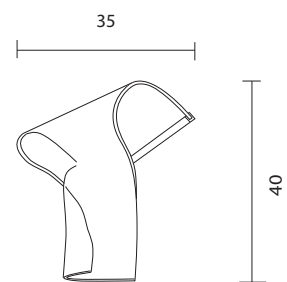

**GWEILO SONG**  
by Partisans, 2016

**Table lamp. Hand-moulded, transparent acrylic structure. Led strip embedded in the gold anodised extruded aluminium profile. Dimmer placed in the electrical cord.**

**Type: Table lamp**

**Environment: Indoor**

**Structure: Acrylic**

**Voltage: 230 V**

**Dimmer: Included**

**Supply: Electrical cord with plug**

**Cable length: 200 cm**

**Light source: LED strip 2.5W 3000K 175Lm**

**GWEILO SONG**

211000600019 transparent acrylic

 **1.5 kg**  
**3 kg**

**CE**  **IP-20**