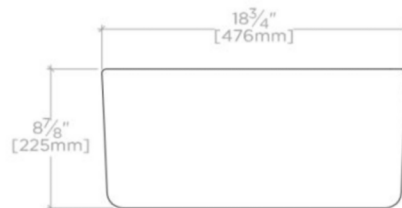

TECHNICAL DETAILS

ADA Compliance: When installed per ADA guidelines
Bowl Shape: Rectangular
Depth / Width: 18 3/4"
Height: 8 7/8"
Length: 23 3/8"
Primary Material: Fireclay
Suggested Application: Bar, Kitchen, Laundry

CERTIFICATIONS

PRODUCT (NOTES)

Dimensions of sinks are nominal and are subject to slight variations.

CLAYBURN

CASK50

Clayburn 23 3/8" x 18 3/4" x 8 7/8" Fireclay Farmhouse Apron Kitchen Sink with Rear Drain

TOP VIEW

SCALE: 1"=1'-0"

FRONT VIEW

SCALE: 1"=1'-0"

SIDE VIEW

SCALE: 1"=1'-0"