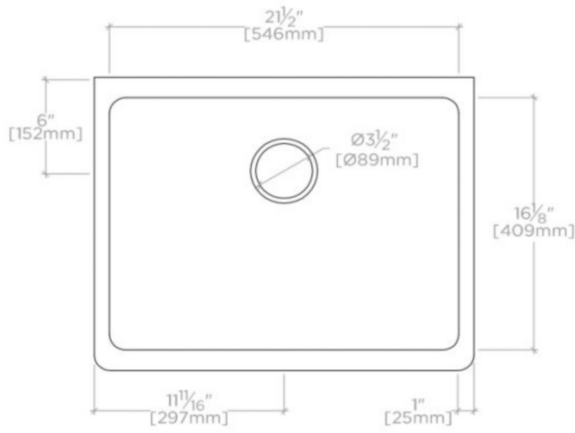

TECHNICAL DETAILS

ADA Compliance: When installed per ADA guidelines
Bowl Shape: Rectangular
Depth / Width: 18 3/4"
Height: 8 7/8"
Length: 23 3/8"
Primary Material: Fireclay
Suggested Application: Bar, Kitchen, Laundry

CERTIFICATIONS

PRODUCT (NOTES)

Dimensions of sinks are nominal and are subject to slight variations.

CLAYBURN

CASK50

Clayburn 23 3/8" x 18 3/4" x 8 7/8" Fireclay Farmhouse Apron Kitchen Sink with Rear Drain

TOP VIEW

SCALE: 1"=1'-0"

FRONT VIEW

SCALE: 1"=1'-0"

SIDE VIEW

SCALE: 1"=1'-0"