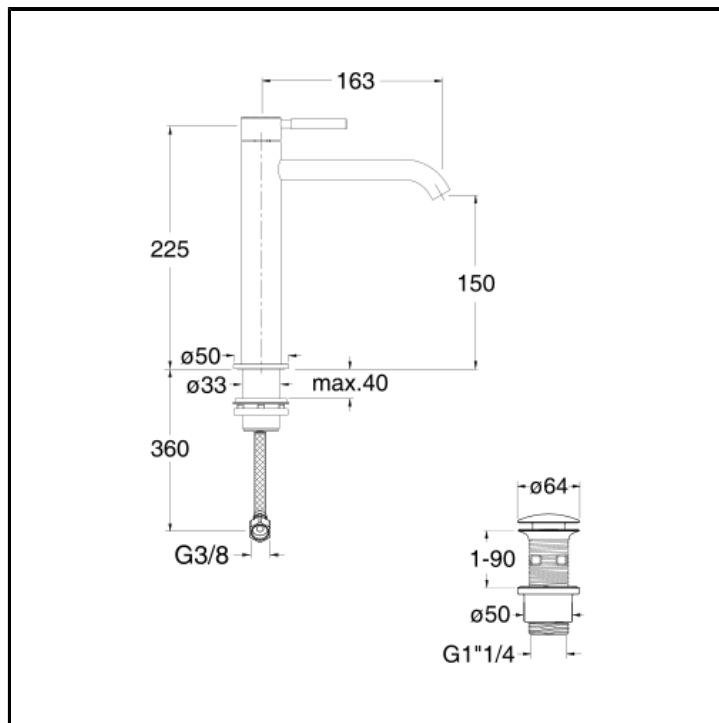

# CRIPX227

■ CRISTINA  
RUBINETTERIE

Basin mixer MEDIUM with 1"1/4 Up&Down waste