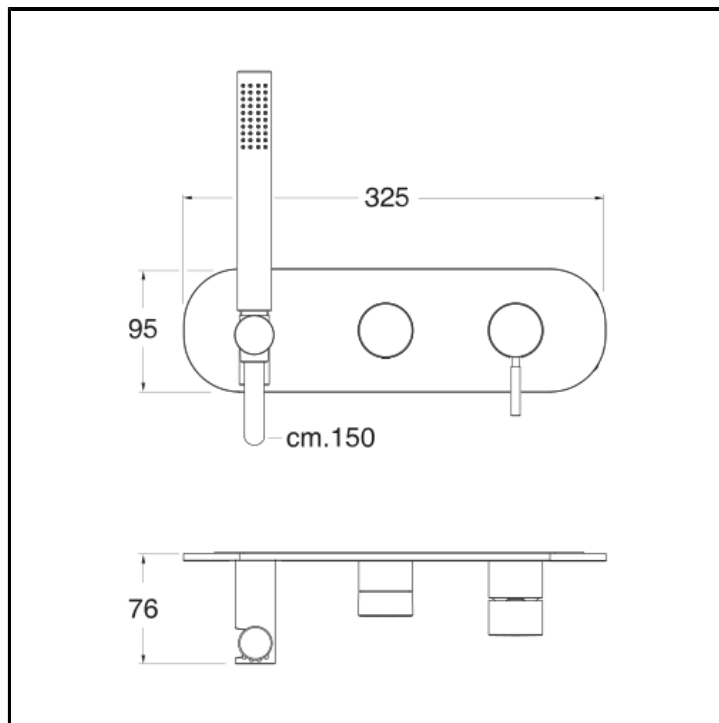

CRIPX602

Bath/shower mixer external parts for CRICS100 (right side) - CRICS101 (left side) with 2 outlet diverter, LONG LIFE flexible hose, anti-lime hand shower

FINITURE

Brushed stainless steel AISI

CHARACTERISTICS