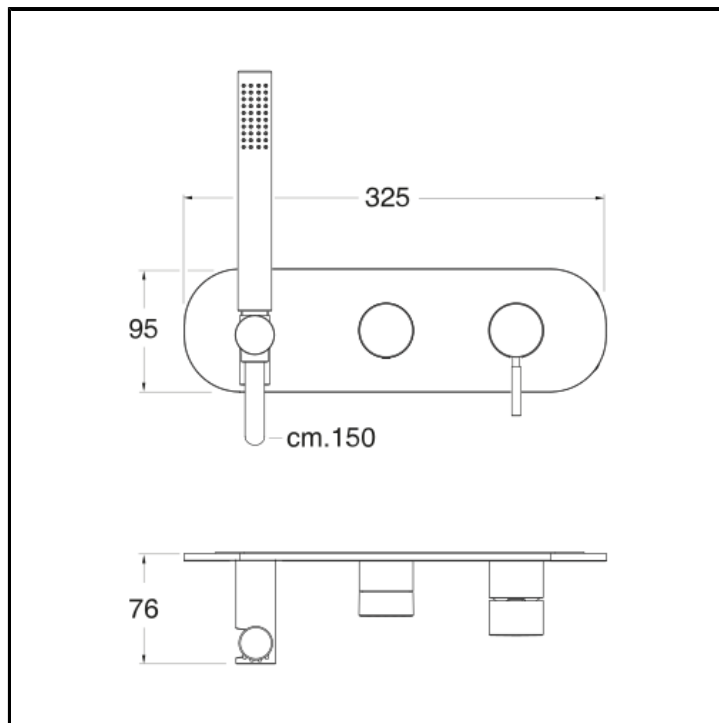

Bath/shower mixer external parts for CRICS100 (right side) - CRICS101 (left side) with 3 outlet diverter, anti-lime hand shower, LONG LIFE flexible hose