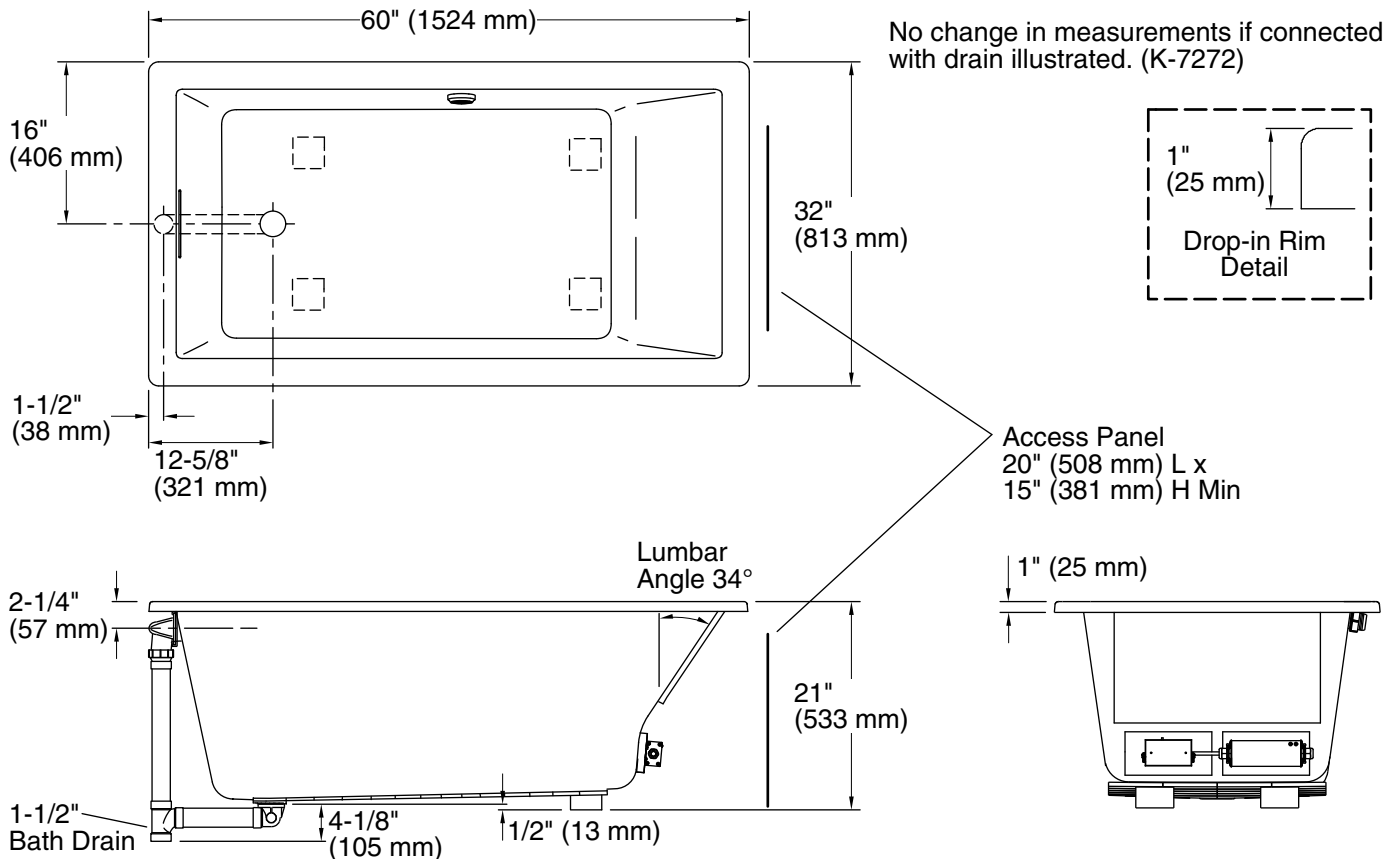

Required Electrical Service

One circuit required, protected with Class A Ground-Fault Circuit-Interrupter (GFCI). Outside North America, this device may be known as a Residual Current Device (RCD).

Heated Surface: 120 V, 15 A

Technical Information

All product dimensions are nominal.

Installation:	Drop-in, Under-mount
Drain location:	End
Basin area, bottom:	42" x 23-1/2" (1067 mm x 597 mm)
Basin area, top:	55-1/8" x 27-1/8" (1400 mm x 689 mm)
Weight:	81 lbs (36.7 kg)
Minimum floor load:	59 lbs/ft² (288.1 kg/m²)
Water depth:	17-1/8" (435 mm)
Water capacity:	81 gal (306.6 L)
Cutout:	Drop-in, 59-1/2" x 31-1/2" (1511 mm x 800 mm)
Electrical component rating:	Heated Surface: 120 V, 0.5 A, 60 Hz, 65 W
Minimum flat for door:	2-3/8" (60 mm)

Notes

Measure your actual product for rough-in details. Install this product according to the installation instructions.

The hot water supply should be 70% of the capacity of the bath or greater. Installations will vary.

Kit is required for under-mount installations (sold separately).