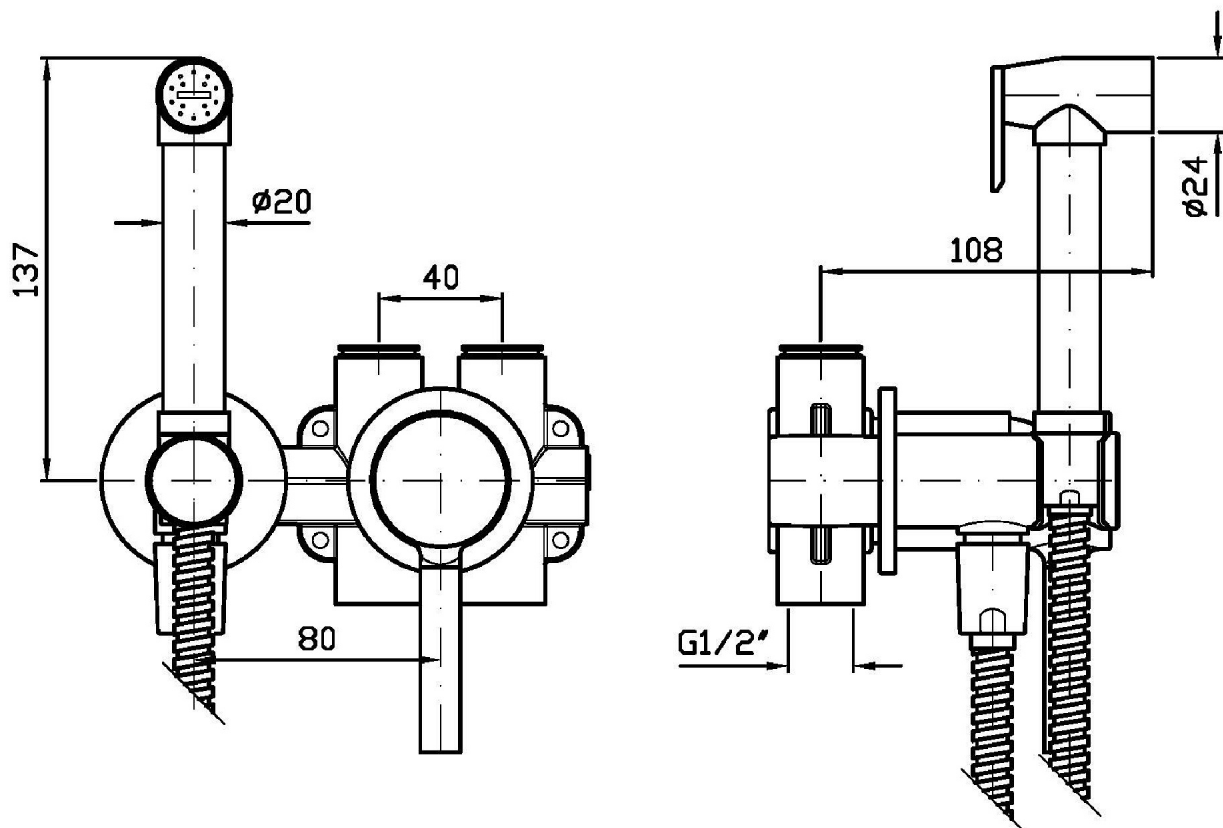

MISCELLANEOUS

ZP6417

Idroscopino wc/bidet completo di miscelatore monocomando incasso. / WC/bidet hydrobrush with built-in mixer.

Idroscopino wc/bidet completo di miscelatore monocomando incasso, doccetta shut-off in ottone, appendidoccia duplex e flessibile da 1200 mm.

WC/bidet hydrobrush with built-in single lever mixer, brass shut-off handshower, handshower support and 1200 mm flexible hose.

R99815

Parte incasso. / Built-in part.

Finiture / Finishes

						
Cromo / Chrome	Nickel Spazzolato / Brushed Nickel	Nickel Lucido / Polished Nickel	Oro / Gold	Oro spazzolato / Brushed Gold	Metal Black / Metal Black	Metal Black spazzolato / Brushed Metal Black
						
Bianco Opaco Goffrato / Embossed Matt White	Nero Opaco Goffrato / Embossed Matt Black	Nero Soft Touch / Soft Touch Black				

MISCELLANEOUS

ZP6417

Disegno Complessivo / Overall Drawing

MISCELLANEOUS

ZP6417 Pesì e Misure / Weights and Sizes

Peso (Kg) Weight (lb)	1,20 (Kg)	2,65 (lb)
Volume test (dc3) - (in3)	3,32 (dc3)	202,60 (in3)
h (mm) - (in)	93,00 (mm)	3,66 (in)
L1 (mm) - (in)	162,00 (mm)	6,38 (in)
L2 (mm) - (in)	220,00 (mm)	8,66 (in)