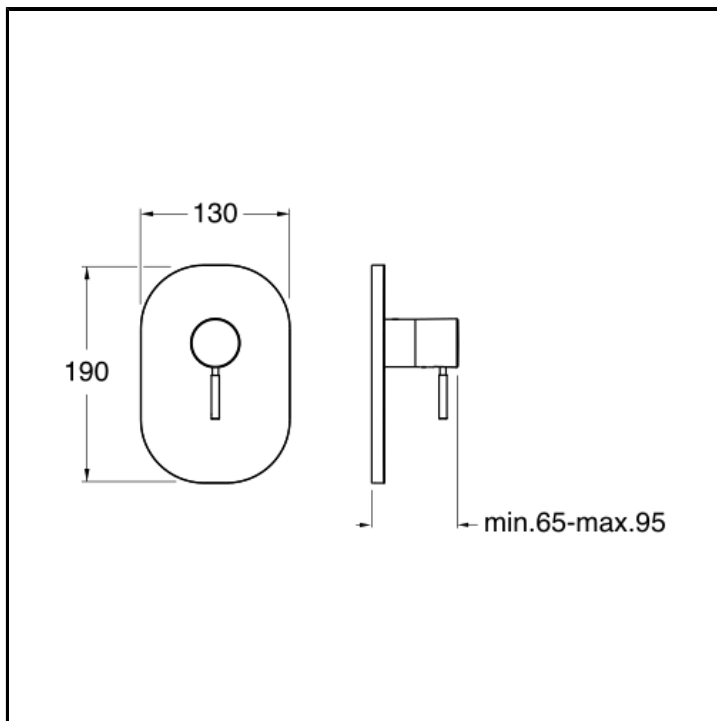

Shower mixer external parts for CRICS535