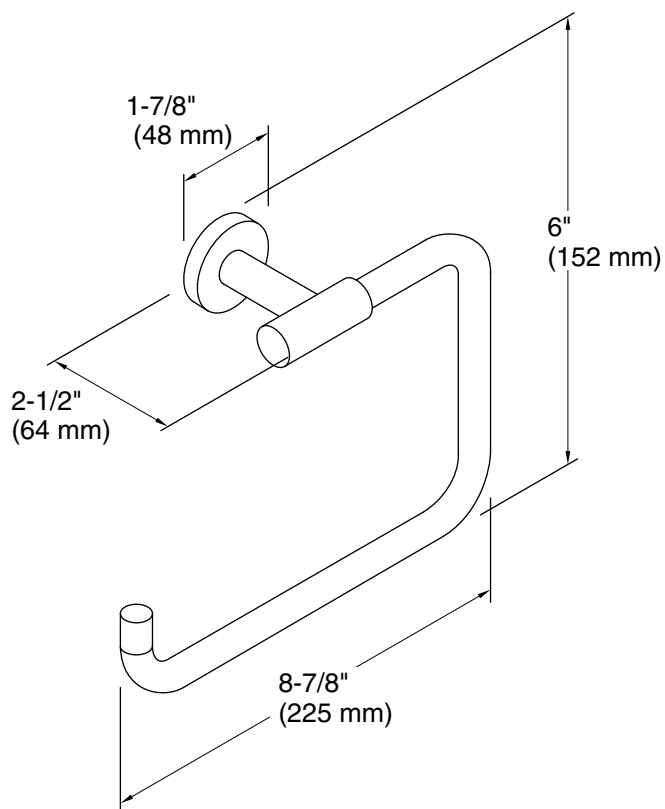

Technical Information

All product dimensions are nominal.

Material: Brass

Notes

Install this product according to the installation guide.

CAUTION: Risk of personal injury. Do not install these products in any area where they are likely to be used inadvertently as a grab bar or support bar. These products are not designed or intended for use as a grab bar or support bar.