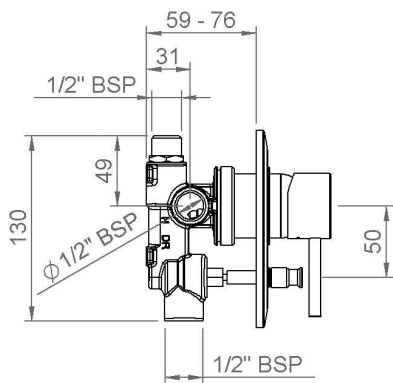

## MINIMALIST SHOWER MIXER

**CONSTRUCTION:** Brass body

**CARTRIDGE TYPE:** Ceramic (SPO33510)

**CLASSIFICATION:** Suitable for mains pressure only

**INLET CONNECTIONS:** 1/2" BSP Male

**WORKING PRESSURE:** 150 - 1000kPa

**OPERATING TEMPERATURE:** 5 °C - 80 °C

- Pressure operated spring return
- Diverter defaults to spout
- Positive seal between faceplate and body
- Easy switching brass dial

MMSDCP

Chrome

<http://www.methven.com/nz/minimalist-shower-mixer-with-diverter>