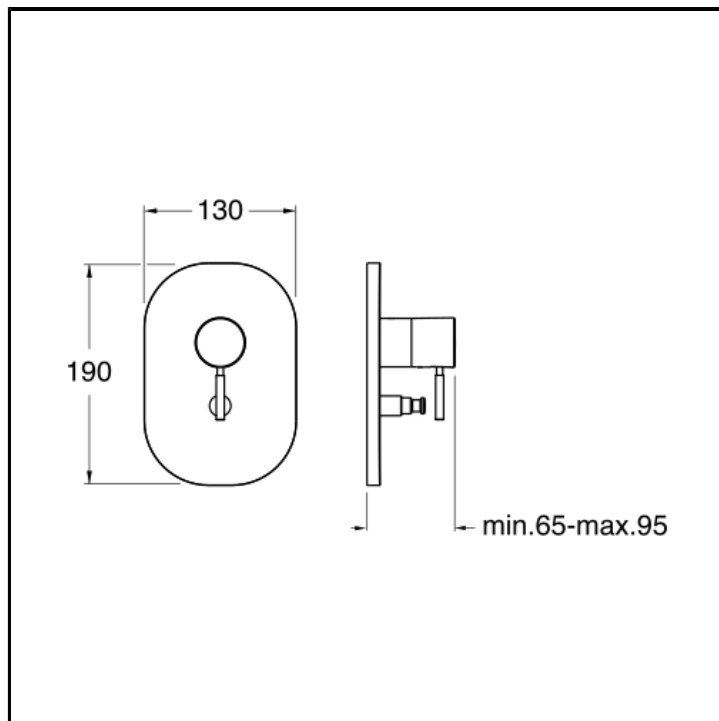

CRIPX689

Bath/shower mixer external parts for CRICS535 with 2 outlet diverter

FINITURE

 Brushed stainless steel AISI

CHARACTERISTICS

-

COMMAND

- Monocontrol