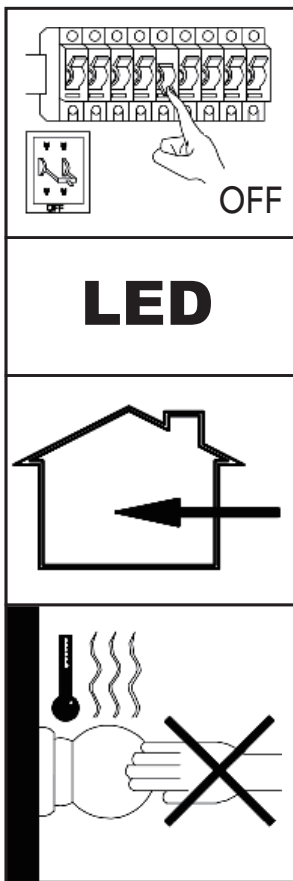

# ASSEMBLY INSTRUCTION / ИНСТРУКЦИЯ

A1810PL-1BK

A1820PL-1BK

A1830PL-1BK

A1810PL-1WH

A1820PL-1WH

A1830PL-1WH

## Warning:

1. Turn off the main power at the circuit breaker before installing in order to prevent possible shock;
2. Don't exceed the rated voltage 230V;
3. Don't install on haven't finished ceiling and loose wood ceiling;
4. Do not use corrosive liquids to clean fixture such as acid, and alkaline liquids. Please use soft cloth when cleaning.