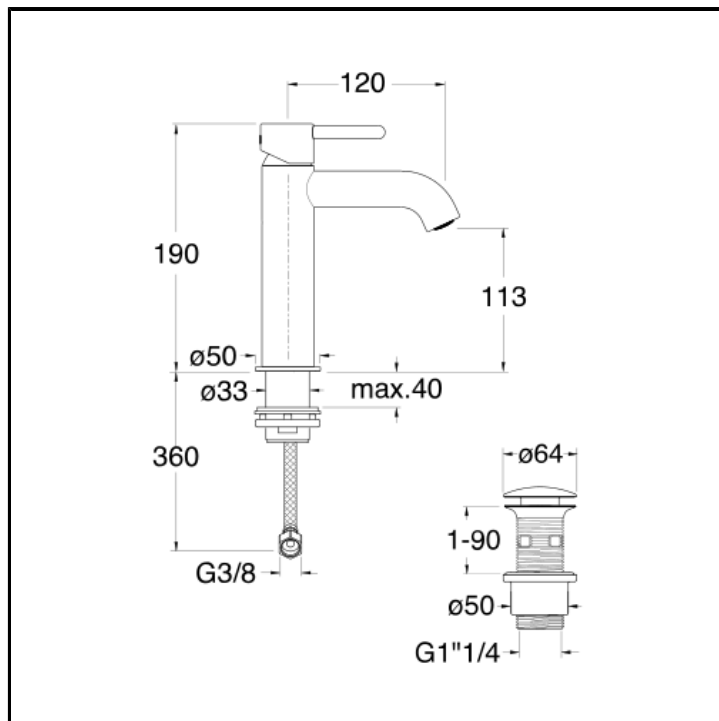

# CRIIX220

Basin mixer REGULAR with 1"1/4 Up&Down waste