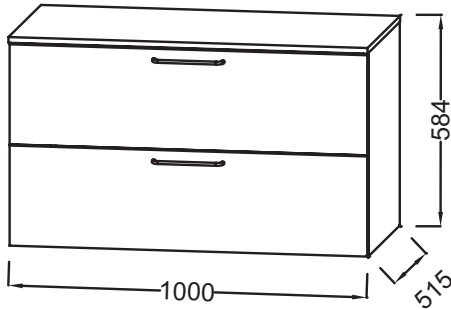

EB2549-R6

Collection: ODÉON RIVE GAUCHE

Finish*:

Main features:

Features

- DIMENSIONS: 100 x 0 x 0 cm
- MATERIAL: Lacquer or melamine
- NORMS AND REGULATION: NF
- VERSION: White handle
- HANDLE : Attached wire handle
- FIXING: Installer selects fixings set according to wall support
- WEIGHT: 42 kg
- INSTALLATION TYPE: Wall-hung
- STORAGE TYPE: Drawer
- TYPE OF COORDINATING FURNITURE : Drawer unit
- INSIDE FINISH: Grey

Consumer benefits

- PRACTICAL: Additional storage solution
- SOUND COMFORT: Drawers equipped with a damper close system
- PERFECT FINISH: Wide choice of finishes

Technical drawing

Product Specification: Drawer unit 100 cm, 2 drawers, white wire handles. EB2549-R6. Collection: ODÉON RIVE GAUCHE. DIMENSIONS: 100 x 0 x 0 cm. WEIGHT: 42 kg. MATERIAL: Lacquer or melamine. INSTALLATION TYPE: Wall-hung. NORMS AND REGULATION: NF. STORAGE TYPE: Drawer. VERSION: White handle. TYPE OF COORDINATING FURNITURE : Drawer unit. HANDLE : Attached wire handle. INSIDE FINISH: Grey. FIXING: Installer selects fixings set according to wall support.