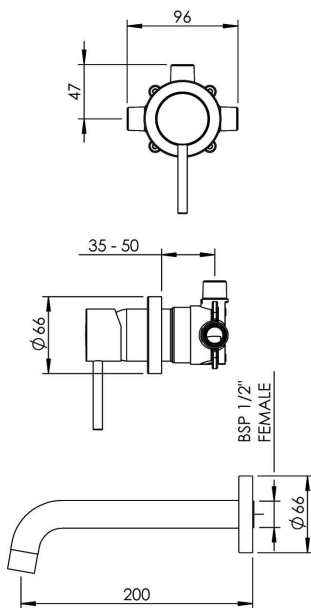

MINIMALIST SINGLE LEVER WALL MOUNTED FAUCET

CONSTRUCTION: Brass

CARTRIDGE TYPE: Ceramic

CLASSIFICATION: Suitable for mains pressure only

SPOUT CONNECTIONS: 1/2" BSP Female

MIXER CONNECTION: 1/2" BSP Male

WORKING PRESSURE: 150-1000kPa

OPERATING TEMPERATURE: 5 °C - 80 °C

WATER FLOW: 8.0 l/m

- Quick-fit connector
- High quality metal construction
- 200 mm spout for wide range of bath specifications
- Ceramic cartridge
- 3 stars WELS rated on mains pressure (8.0 l/pm)

MMBWSLCP

Chrome

<http://www.methven.com/nz/minimalist-single-lever-wall-mounted-faucet>