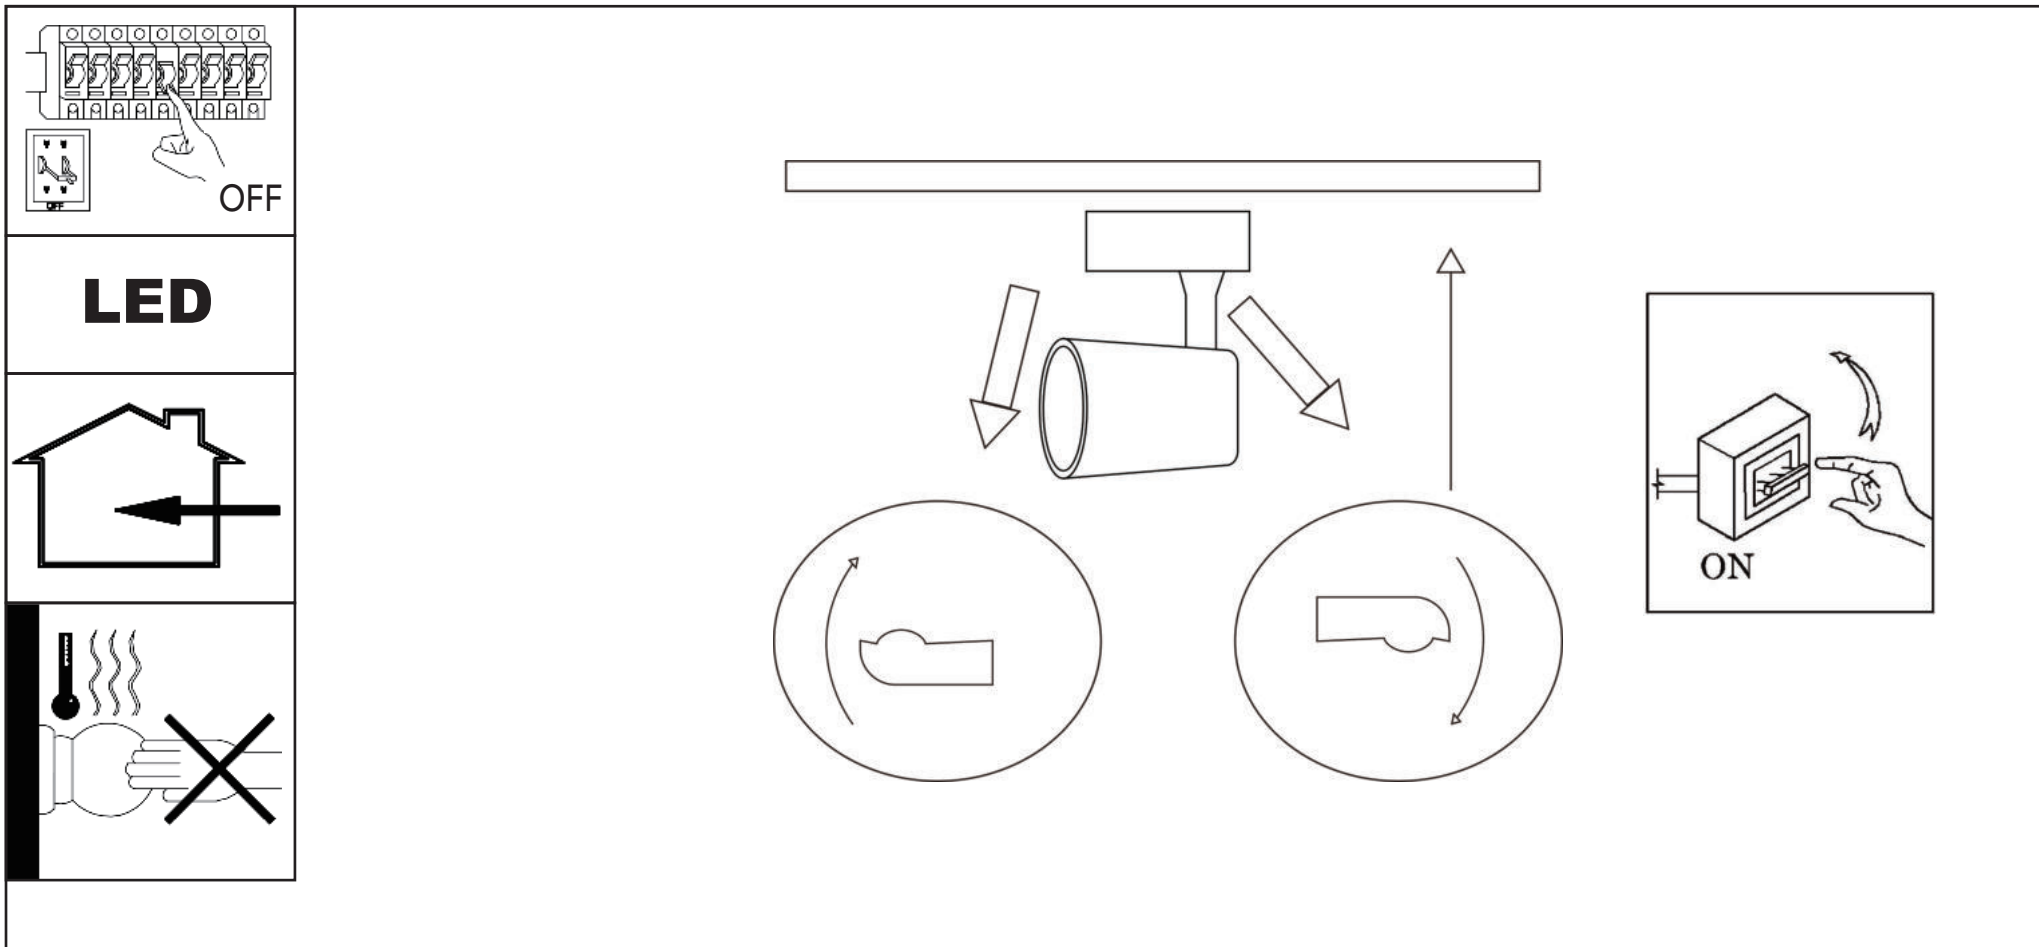

ASSEMBLY INSTRUCTION / ИНСТРУКЦИЯ

A1810PL-1BK
A1810PL-1WH
A1811PL-1BK
A1811PL-1WH

A1820PL-1BK
A1820PL-1WH
A1821PL-1BK
A1821PL-1WH

A1830PL-1BK
A1830PL-1WH
A1831PL-1BK
A1831PL-1WH

Warning:

1. Turn off the main power at the circuit breaker before installing in order to prevent possible shock;
2. Don't exceed the rated voltage 230V;
3. Don't install on haven't finished ceiling and loose wood ceiling;
4. Do not use corrosive liquids to clean fixture such as acid, and alkaline liquids. Please use soft cloth when cleaning.