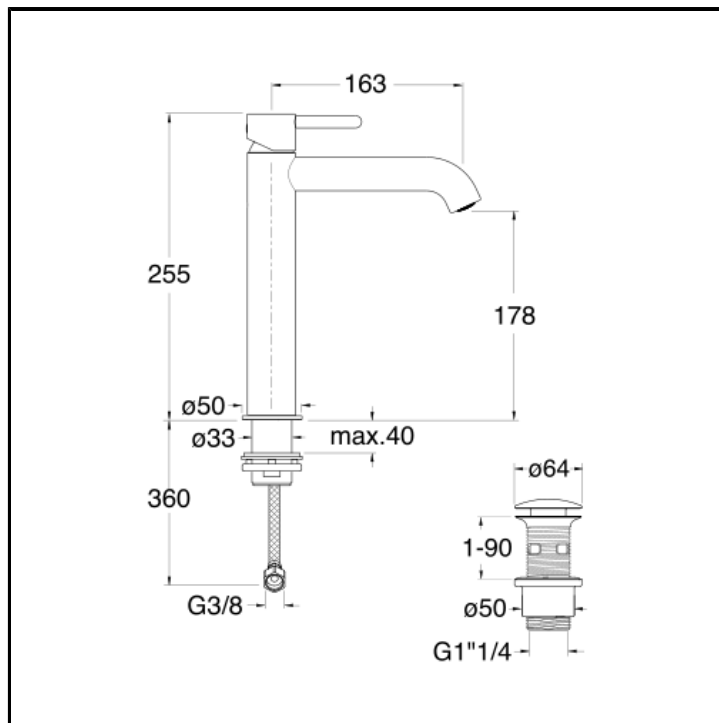

Basin mixer MEDIUM with 1"1/4 Up&Down waste

FINITURE

 Brushed stainless steel AISI

FEATURES (MODEL NAME SIDE)

- Medium

COMMAND

- Monocontrol

INSTALLATION