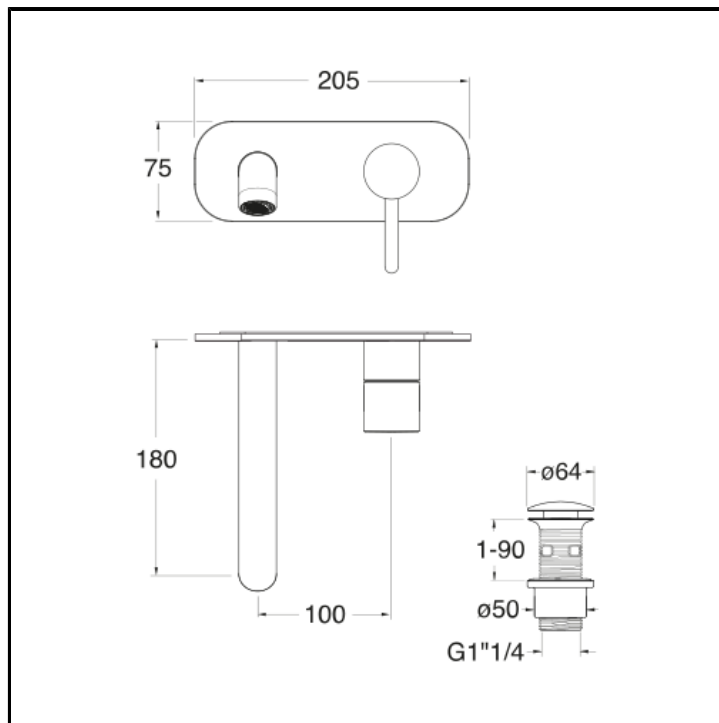

Wall mounted basin mixer REGULAR external parts for CRICS200 (right side) - CRICS201 (left side) with 1"1/4 Up&Down waste

FINITURE

 Brushed stainless steel AISI

FEATURES (MODEL NAME SIDE)

- Regular

COMMAND