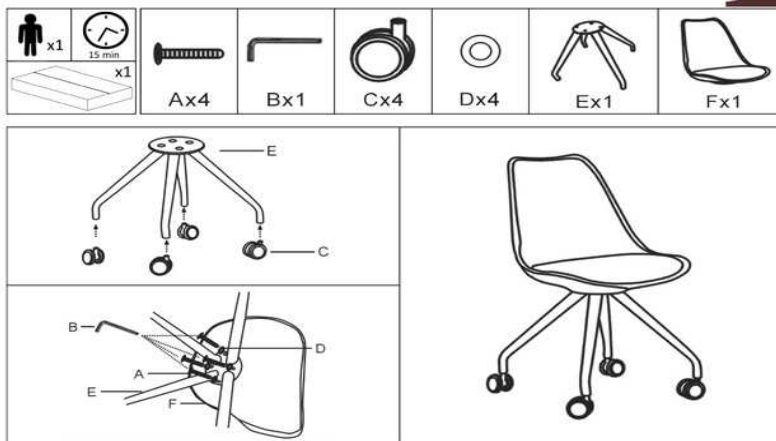

C975

packaging

units per lot	2
cbm (m3) / gross weight (Kg)	0,0825 / 7,4
nº of boxes	1

box 1	1
description	LARS Desk chair metal yellow plastic yellow
description box	FULL ITEM
height x width x depth (cm)	59 x 56 x 50
cbm (m3) / gross weight (Kg) / net weight (Kg)	0,0825 / 7,4 / 5,8

box 2	
description	
description box	
height x width x depth (cm)	x x
cbm (m3) / gross weight (Kg) / net weight (Kg)	/ /