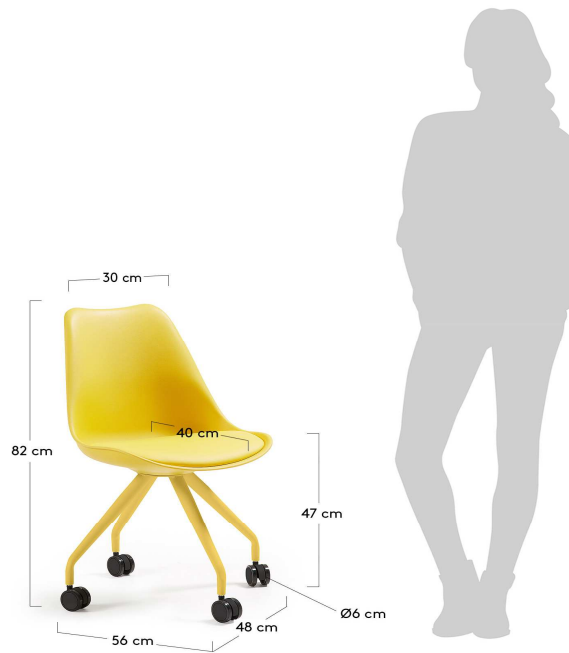

LARS

product code	C975U31
product description	LARS Desk chair metal yellow plastic yellow Office chair in polypropylene with synthetic leather seat. Legs in powder coated painting. Swivel soft wheels.

product sizes					
height x width x depth (cm)	82	x	48	x	56
product weight (Kg)	5,8				
seat height (cm)	47				
seat depth (cm)	40				
armrest height (cm)					

technical drawings

product features	
use (domestic/office)	Domestic
appliance (inner/outer)	Inner
stackable (yes/no)	No
adjustable height (yes/no)	No
foldable (yes/no)	No
swivel (yes/no)	No
max. load (Kg)	120

box 1	1
description	LARS Desk chair metal yellow plastic yellow
description box	FULL ITEM
height x width x depth (cm)	59 x 56 x 50
cbm (m3) / gross weight (Kg) / net weight (Kg)	0,0825 / 7,4 / 5,8

box 2	
description	
description box	
height x width x depth (cm)	x x
cbm (m3) / gross weight (Kg) / net weight (Kg)	/ /