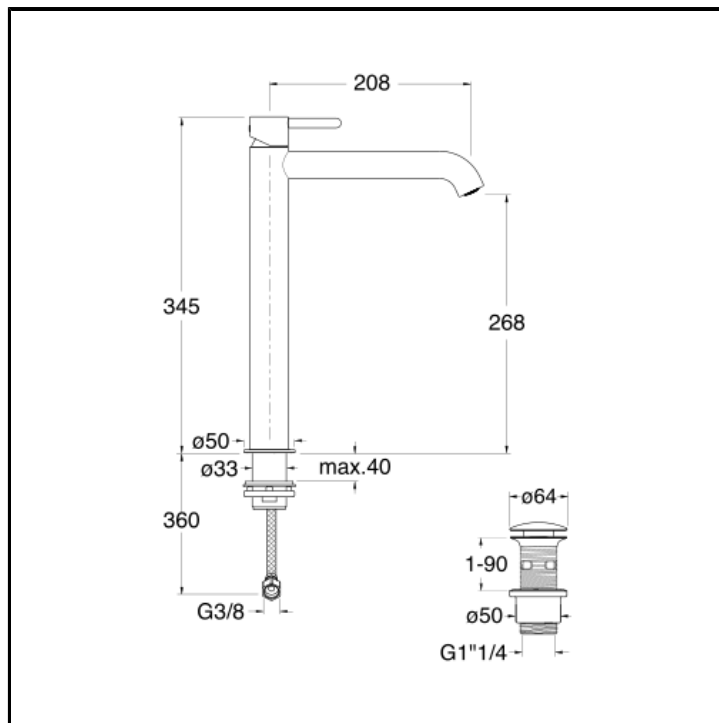

Basin mixer TALL with 1"1/4 Up&Down waste

FINITURE

 Brushed stainless steel AISI

FEATURES (MODEL NAME SIDE)

- Tall

COMMAND

- Monocontrol

INSTALLATION