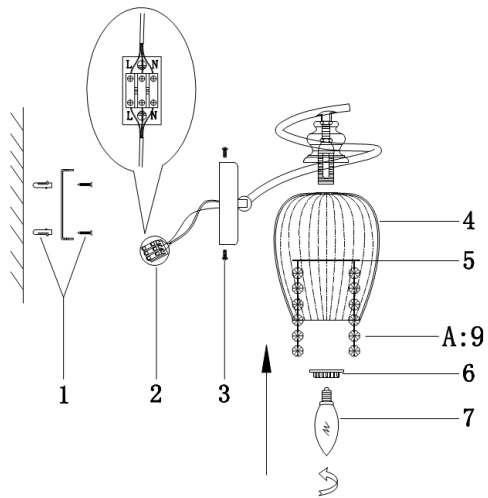

Instruction

Collection: MODERN
Series: BLUES
Model: MOD044-WL-01-N
Wall

- Wall

1 x E14 (40W)

MAYTONI
DECORATIVE LIGHTING

www.maytoni.de