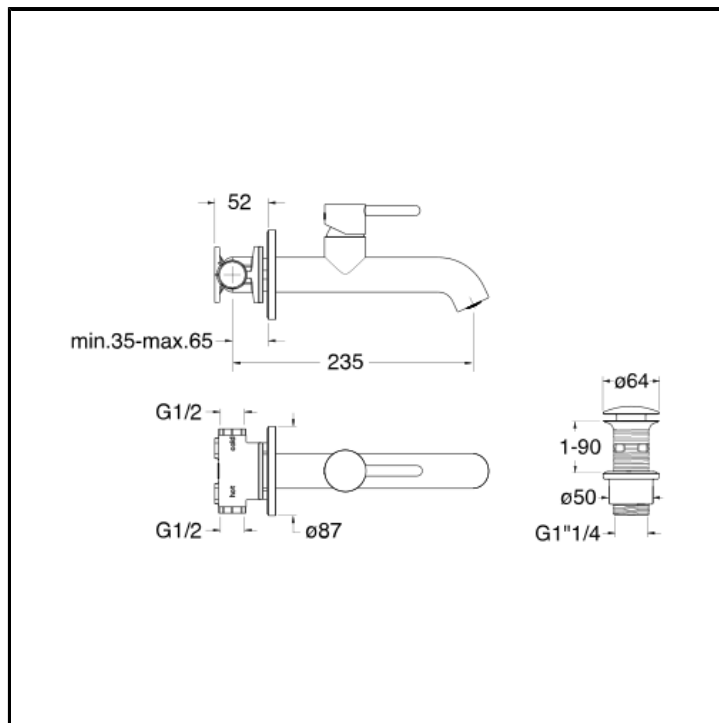

Complete wall mounted basin mixer REGULAR with 1"1/4 Up&Down waste

FINITURE

 Brushed stainless steel AISI

FEATURES (MODEL NAME SIDE)

- Regular

COMMAND

- Monocontrol

INSTALLATION