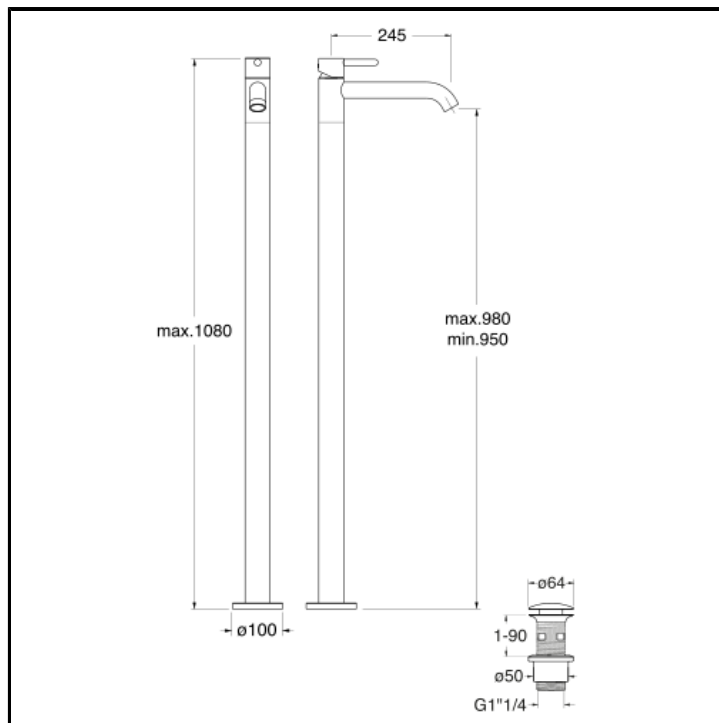

CRIIX290

Floor mounted basin mixer external parts for CRICS290 with 1"1/4 Up&Down waste

FINITURE

 Brushed stainless steel AISI

COMMAND

- Monocontrol

INSTALLATION

- Floor