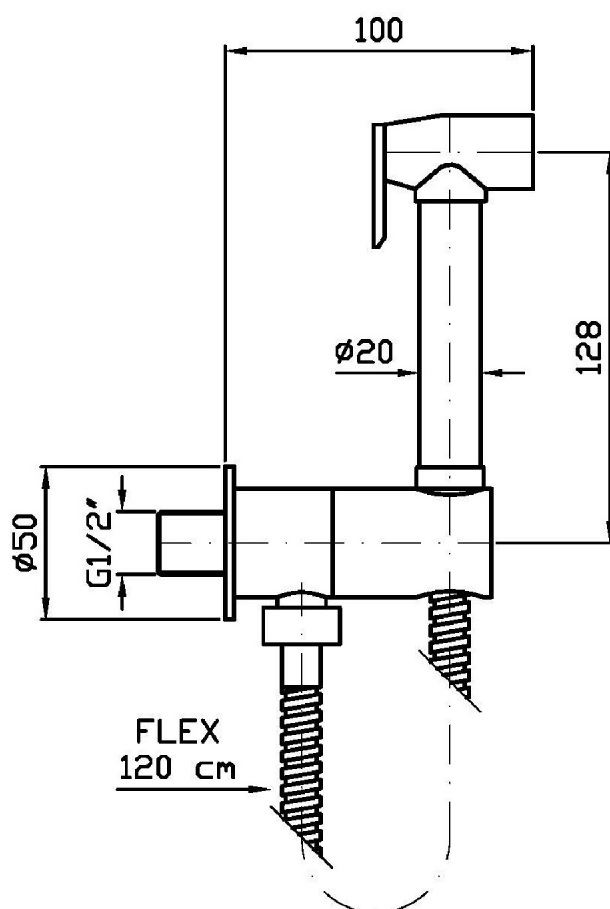

MISCELLANEOUS

Z94000

Idroscopino completo di doccetta shut-off. / Hydrobrush with shut-off handshower.

Idroscopino completo di doccetta shut-off in ottone, appendidoccia duplex con valvola di sicurezza, flessibile da 1200 mm.

Hydrobrush with brass shut-off handshower, wall-mounted shower support with safety valve, 1200 mm flexible hose.

Finiture / Finishes

Cromo / Chrome

Nickel Spazzolato /
Brushed Nickel

C3

MISCELLANEOUS

Z94000

Disegno Complessivo / Overall Drawing

MISCELLANEOUS

Z94000 Portate / Flowrates (lt/min)

PRESSIONE PRESSURE	1 BAR	2 BAR	3 BAR	4 BAR	5 BAR
P1 DOCCETTA HANDSHOWER	1,6	3,1	5,3	6,7	8,1
P2					
P3					
P4					
P5					

MISCELLANEOUS

Z94000 Pesi e Misure / Weights and Sizes

Peso (Kg) Weight (lb)	1,00 (Kg)	2,20 (lb)
Volume test (dc3) - (in3)	7,50 (dc3)	457,68 (in3)
h (mm) - (in)	90,00 (mm)	3,54 (in)
L1 (mm) - (in)	250,00 (mm)	9,84 (in)
L2 (mm) - (in)	333,00 (mm)	13,11 (in)