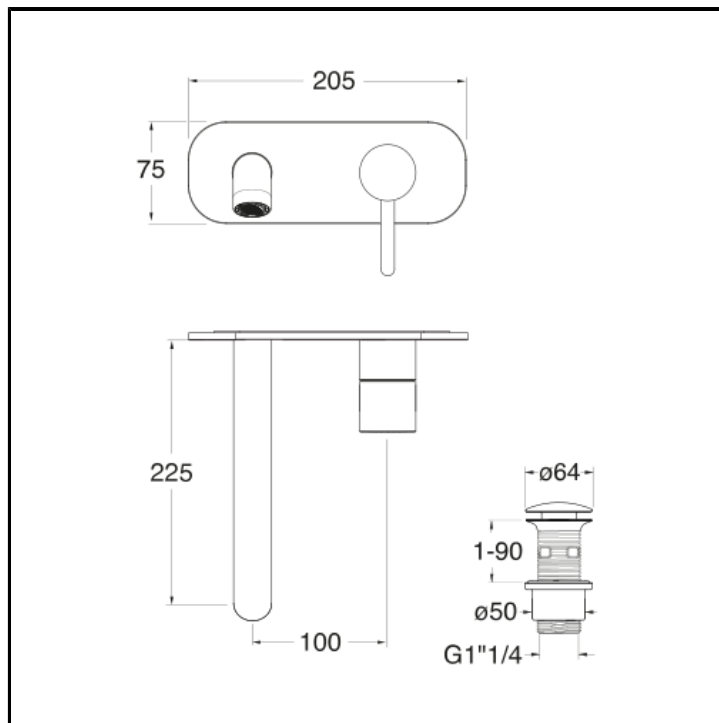

Wall mounted basin mixer LARGE external parts for CRICS200 (right side) - CRICS201 (left side) with 1"1/4 Up&Down waste

FINITURE

 Brushed stainless steel AISI

FEATURES (MODEL NAME SIDE)

- Large

COMMAND

- Monocontrol