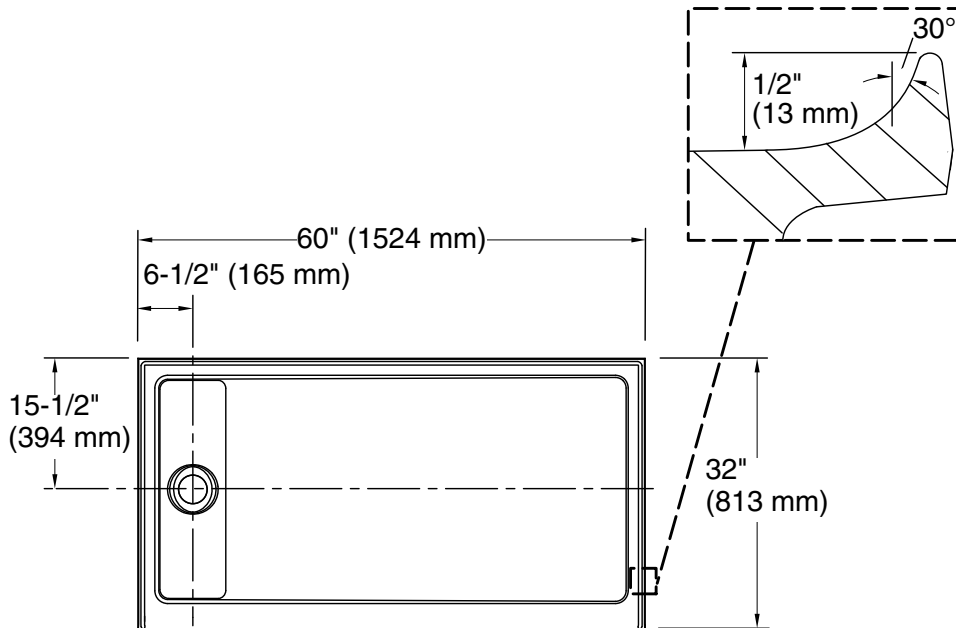

Features

- Safeguard® slip-resistant surface on bath floor.
- Single threshold for alcove installation with three tile-in flanges.
- Recessed drain (can be used with K-9155 or K-9156 drain cover).
- Left center drain.
- Ideal size for remodel installations into a 5-foot alcove with a shower door.
- Rim size optimized for water containment and aesthetics.

Color	Code	Description
	0	White
	96	Biscuit
	47	Almond
	NY	Dune
	95	Ice™ Grey
	G9	Sandbar

Technical Information

All product dimensions are nominal.

Installation: Three-wall alcove

Drain location: Left

Weight: 230 lbs (104.3 kg)

Notes

Measure your actual product for rough-in details.

Install this product according to the installation instructions.

The dimensions are applicable for this product only and should not be used to fabricate substitute bases for shower enclosures.