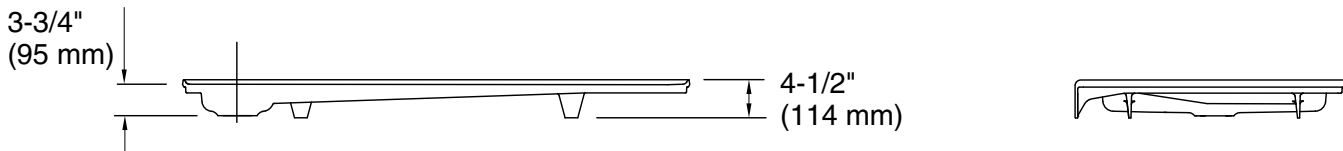

Features

- Safeguard® slip-resistant surface on bath floor.
- Single threshold for alcove installation with three tile-in flanges.
- Recessed drain (can be used with K-9155 or K-9156 drain cover).
- Left center drain.
- Ideal size for remodel installations into a 5-foot alcove with a shower door.
- Rim size optimized for water containment and aesthetics.

Color	Code	Description
	0	White
	96	Biscuit
	47	Almond
	NY	Dune
	95	Ice™ Grey
	G9	Sandbar

Technical Information

All product dimensions are nominal.

Installation: Three-wall alcove

Drain location: Left

Weight: 230 lbs (104.3 kg)